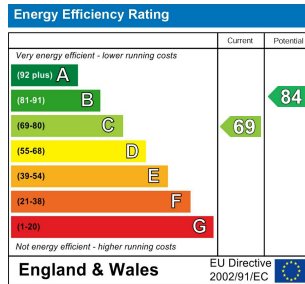

Riverside, Lower Hampton Road

West London Branch
28 Thames Road
London
W4 3RJ

020 8996 0600
www.riverhomes.co.uk

ENERGY PERFORMANCE CERTIFICATE

KEY INFORMATION

Local Authority: Spelthorne

Internal Area: 2415.00 sq ft

Garden Area: acre(s)

No of Bedrooms: 4