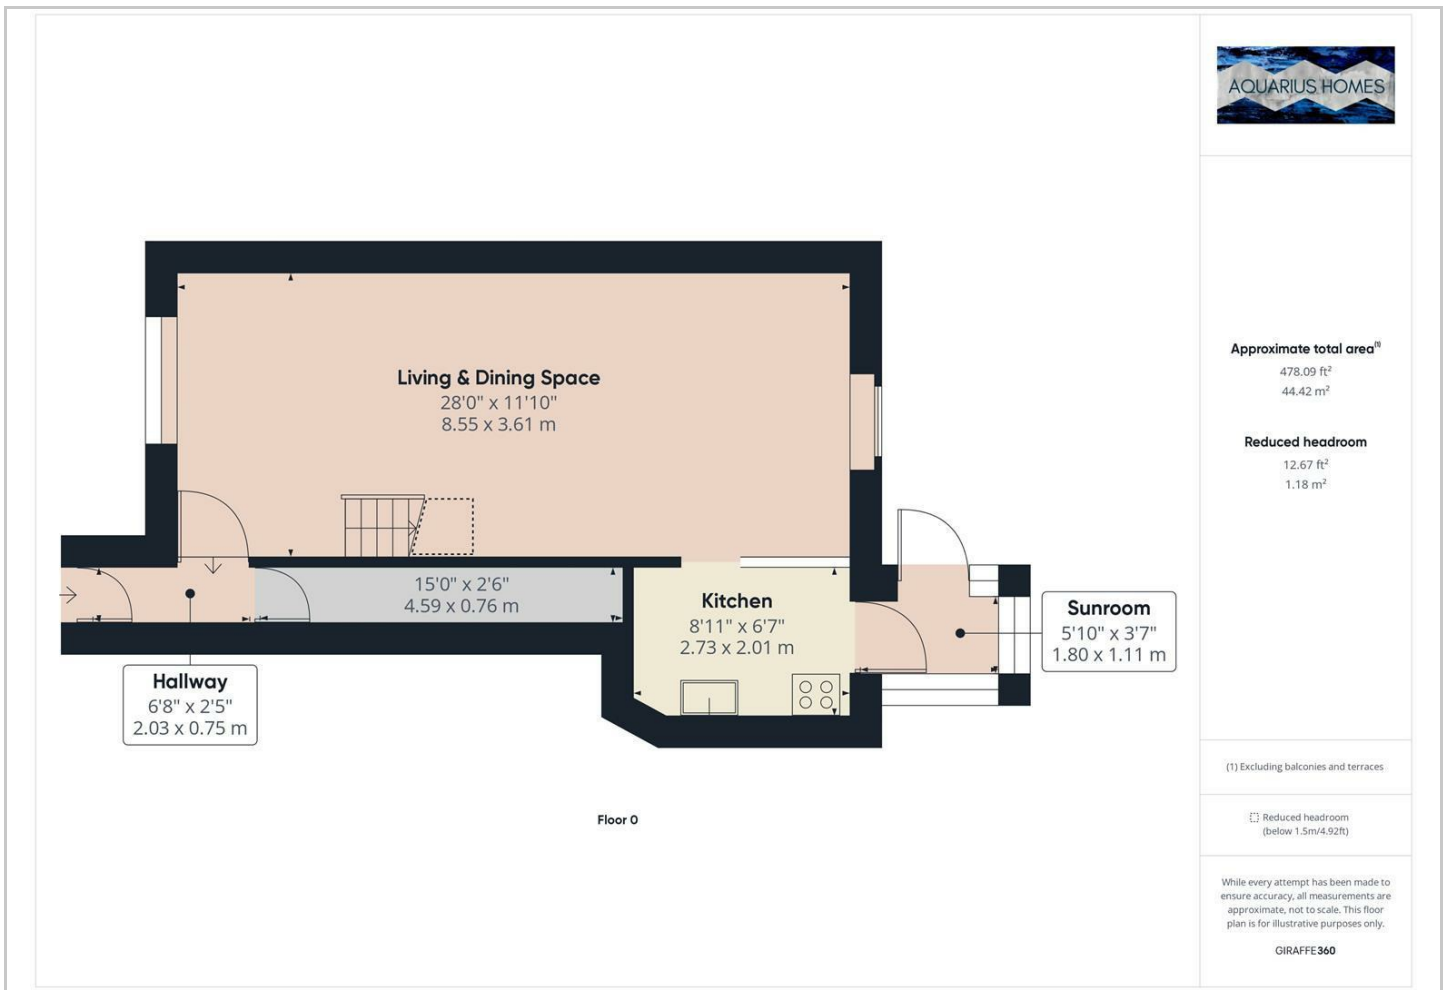

Floor Plan

Viewing

Please contact our Aquarius Homes Office on 01225 840007 if you wish to arrange a viewing appointment for this property or require further information.