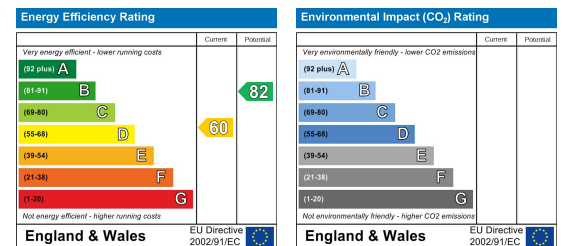

Energy Efficiency Graph

These particulars, whilst believed to be accurate are set out as a general outline only for guidance and do not constitute any part of an offer or contract. Intending purchasers should not rely on them as statements of representation of fact, but must satisfy themselves by inspection or otherwise as to their accuracy. No person in this firm's employment has the authority to make or give any representation or warranty in respect of the property.