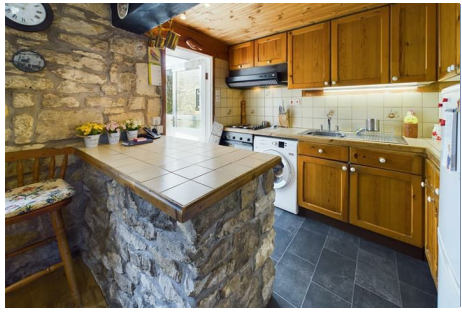

16 Combe Road

Combe Down, Bath, BA2 5HX

Asking Price £425,000

16 Combe Road

Combe Down, Bath, BA2 5HX

Asking Price £425,000

Road Map

Hybrid Map