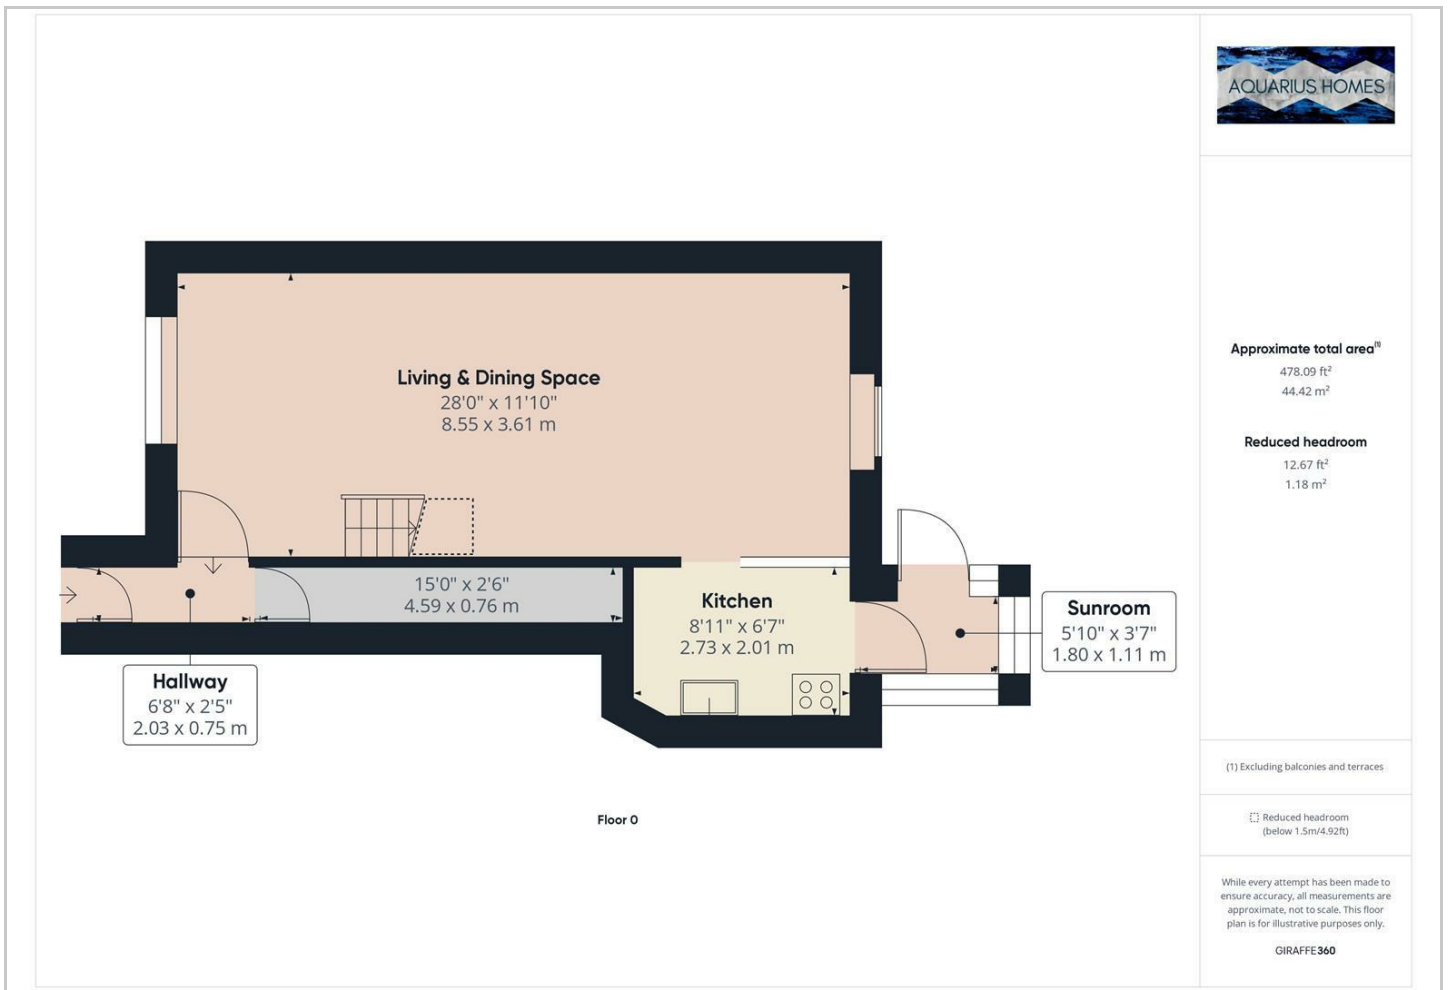

Floor Plan

Viewing

Please contact our Aquarius Homes Office on 01225 840007 if you wish to arrange a viewing appointment for this property or require further information.