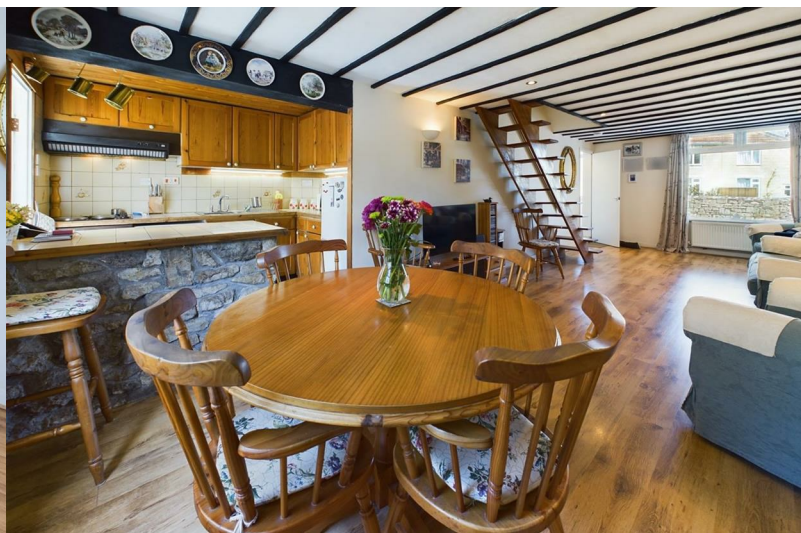

16 Combe Road

Combe Down, Bath, BA2 5HX

Asking Price £425,000

16 Combe Road

Combe Down, Bath, BA2 5HX

Asking Price £425,000

Road Map

Hybrid Map