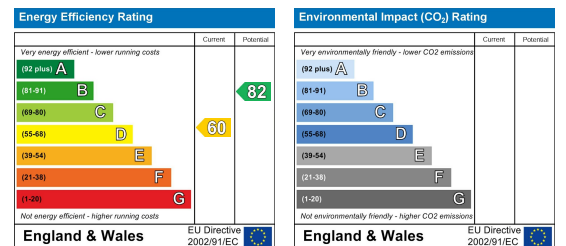

Energy Efficiency Graph

These particulars, whilst believed to be accurate are set out as a general outline only for guidance and do not constitute any part of an offer or contract. Intending purchasers should not rely on them as statements of representation of fact, but must satisfy themselves by inspection or otherwise as to their accuracy. No person in this firm's employment has the authority to make or give any representation or warranty in respect of the property.