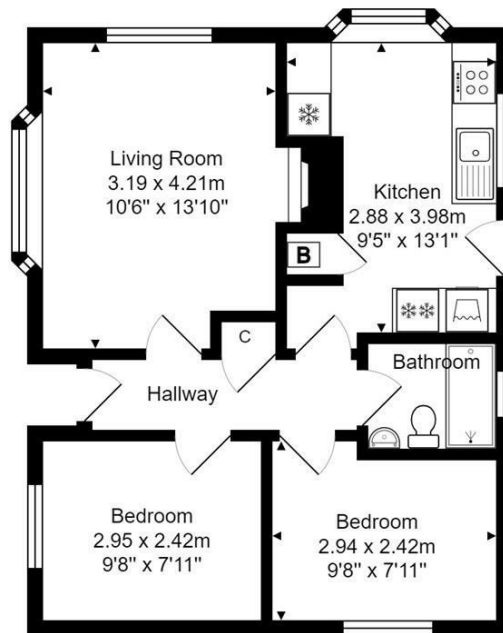

## Floor Plan

Total Area: 49.4 m<sup>2</sup> ... 532 ft<sup>2</sup>

Whilst every attempt has been made to ensure the accuracy of the floorplan contained here, measurements of doors, windows, rooms and any other items are approximate and no responsibility is taken for any error, omission or mis-statement. This plan is purely for illustrative purposes only and should be used as such by any prospective purchaser. Area includes internal and external wall thickness  
www.epcasessments.co.uk