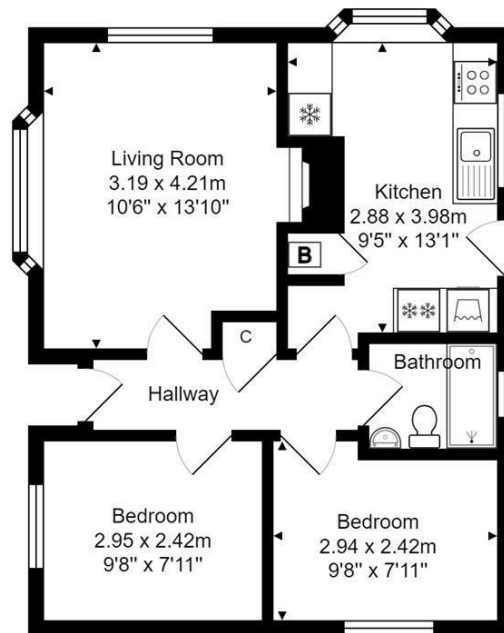

59 Quarry Rock Gardens

Claverton Down, Bath, BA2 6EG

Price Guide £135,000

59 Quarry Rock Gardens

Claverton Down, Bath, BA2 6EG

Price Guide £135,000

Road Map

Hybrid Map

Terrain Map

Floor Plan

Total Area: 49.4 m² ... 532 ft²

Whilst every attempt has been made to ensure the accuracy of the floorplan contained here, measurements of doors, windows, rooms and any other items are approximate and no responsibility is taken for any error, omission or mis-statement. This plan is purely for illustrative purposes only and should be used as such by any prospective purchaser. Area includes internal and external wall thickness
www.epcassessments.co.uk