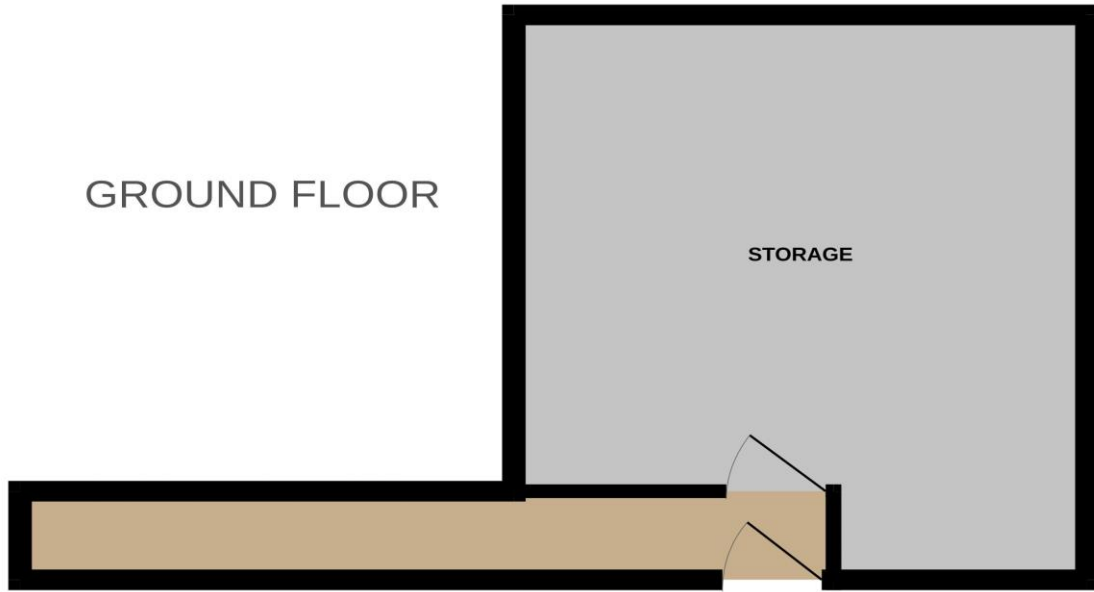

Floorplan

Additional Information

Tax Band for this property is: **N/A**
EPC rating for this property is: **N/A**

Disclaimer

Whilst every effort is made to ensure that the information provided in these particulars is accurate, customers should view such information, including descriptions, room sizes & photos, purely as a guide and should not be relied upon. All appliances are untested. Items shown in the photos are not necessarily included with the property.