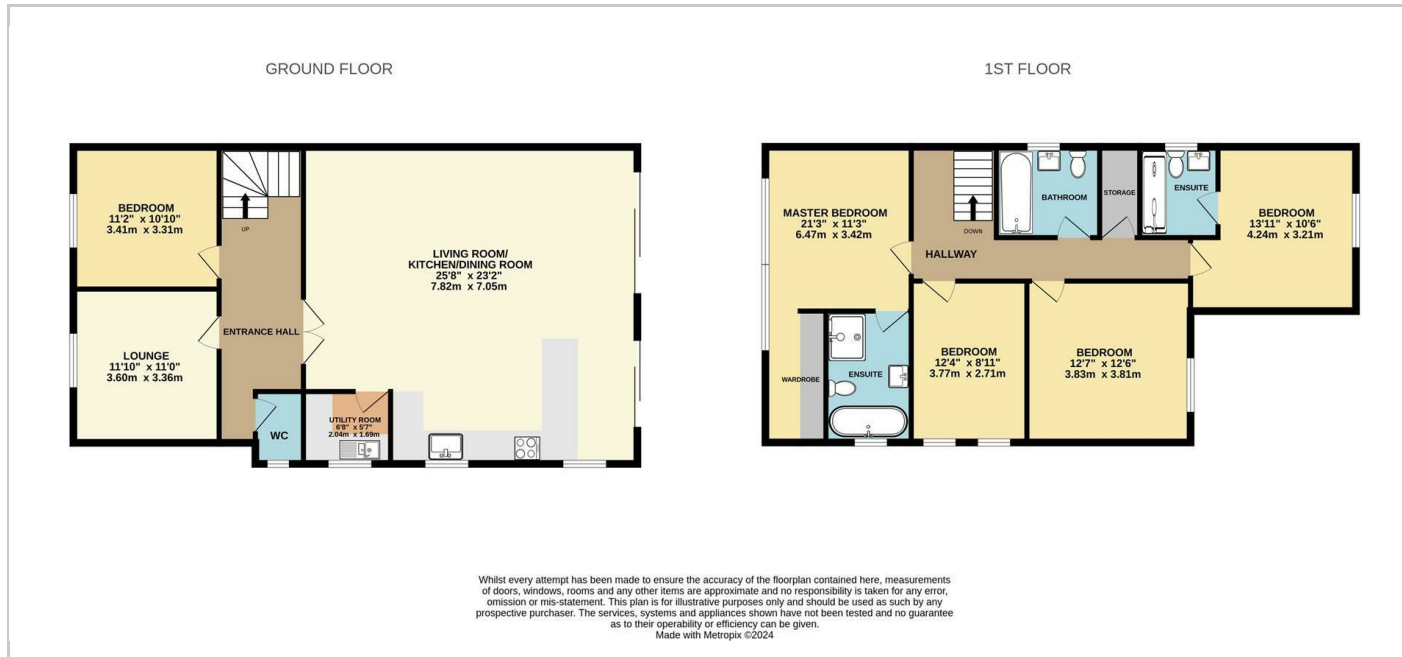

43 Sherwood Avenue, Poole, Dorset, BH14 8DH

£3,000 Per Month

TO LET

EST. 1977

KEY DRUMMOND

ESTATE AGENTS

THE PROPERTY

A beautifully presented five bedroom detached home located in the desirable location of Whitecliff, just a moment away from Whitecliff Park & Lilliput village.