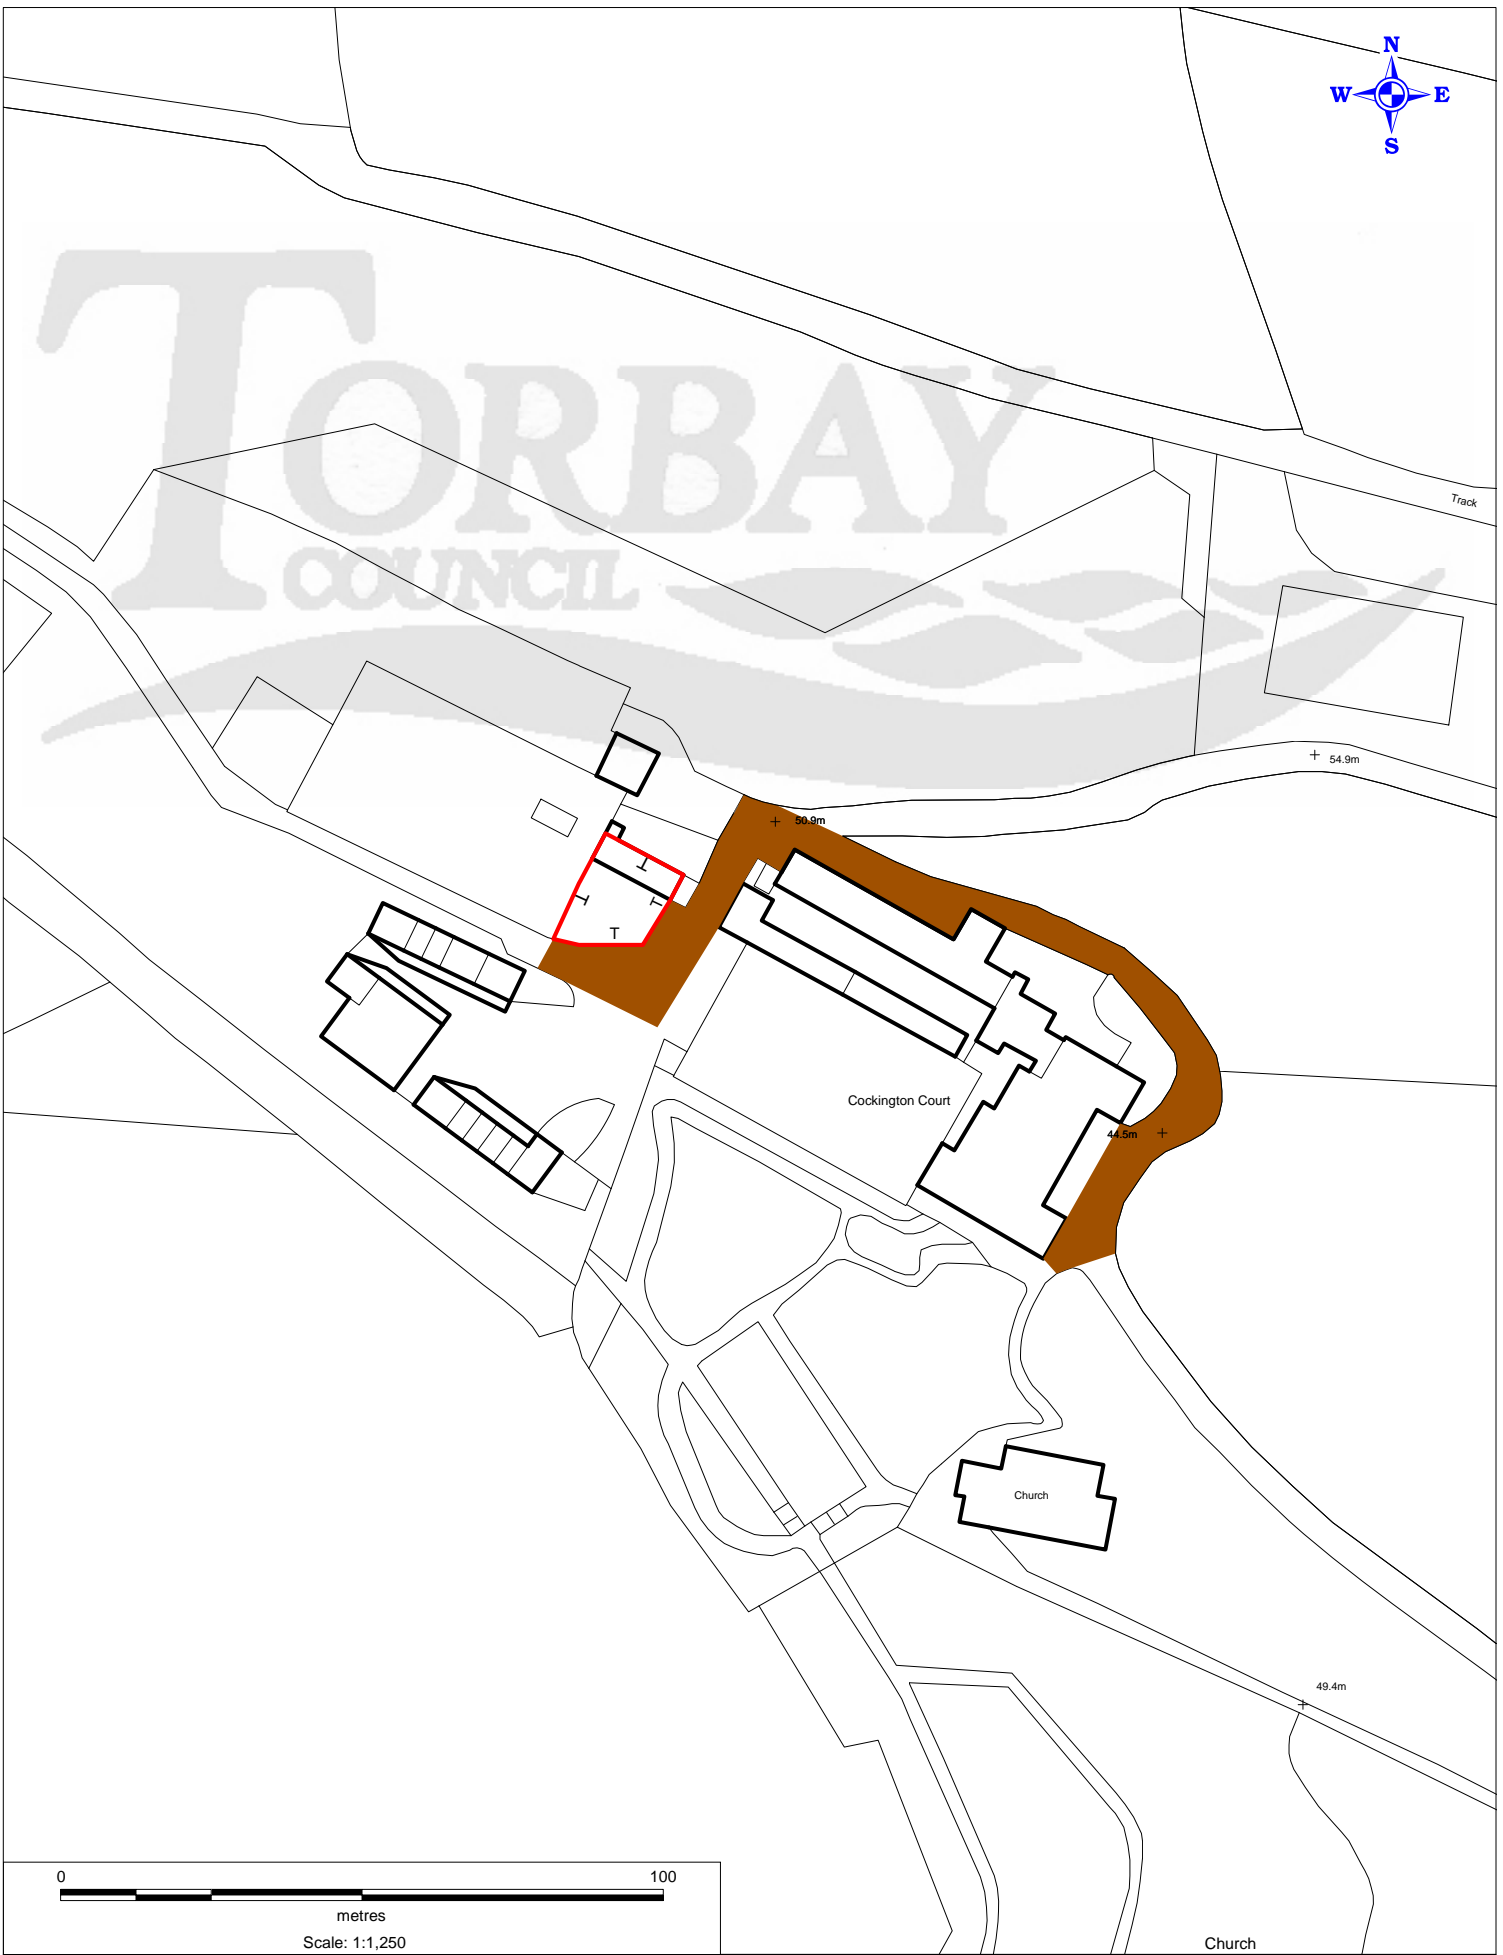

TORBAY
COUNCIL

Title: Cockington Stables, Cockington Court, Torquay.

EM Plan No: EM2095d

Asset No: T0026AN

Date: 27th June 2012

Scale: 1:1250

TORBAY DEVELOPMENT AGENCY - ASSET MANAGEMENT

This map is based upon Ordnance Survey material with the permission of Ordnance Survey on behalf of the Controller of HMSOffice © Crown copyright. Unauthorised reproduction infringes Crown copyright and may lead to prosecution or civil proceedings. Torbay Council. LA079782. 2009.