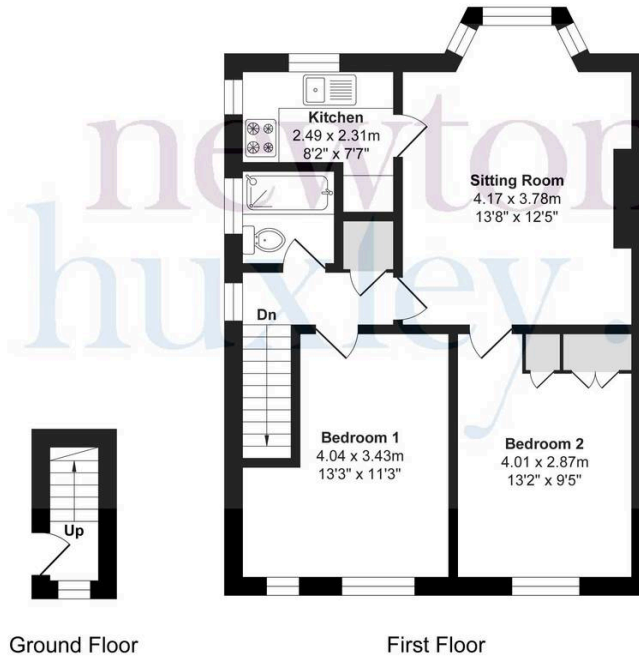

Albany Crescent

Total Area: 57.20 m² ... 615.69 ft²

FOR ILLUSTRATIVE PURPOSE ONLY.

No responsibility is taken for any error, omission, miss-statement or use of data shown.

**newton
huxley.**

If you wish to submit an offer on the property, please scan the QR code below.