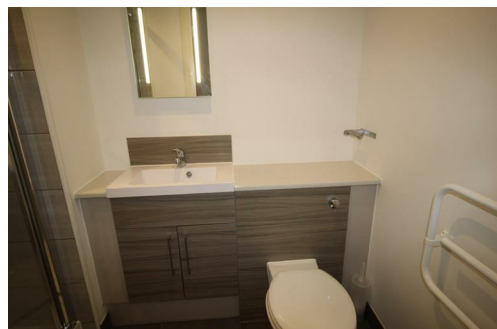

Provincial House, Flat 20 Nelson Square, Bolton, BL1 1JT

1 Bed House

📍 Receptions 1 | 🛏 Bedrooms 1 | 💧 Bathrooms 1 | EPC Rating C

£550

Great 1 bed flats located in town centre. 5 minutes from train and bus station, nightclubs are at walking distance and not far from Bolton one. Fully Furnished, Utility bills included. Modern and easy to maintain. *****NEW OFFER ON FEES*****CALL NOW TO ARRANGE A VIEWING ON 01204394886 or email bolton@pearsonferrier.co.uk