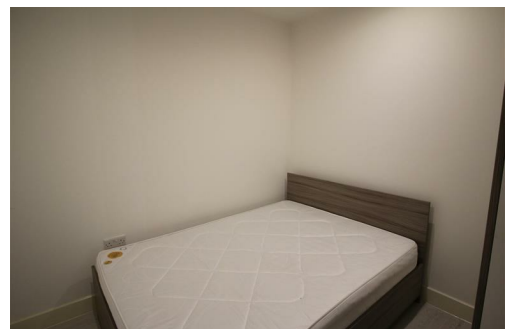

Provincial House, Flat 20 Nelson Square, Bolton, BL1 1JT

1 Bed House

📍 Receptions 1 | 🛏 Bedrooms 1 | 💧 Bathrooms 1 | EPC Rating C

£550

Great 1 bed flats located in town centre. 5 minutes from train and bus station, nightclubs are at walking distance and not far from Bolton one. Fully Furnished, Utility bills included. Modern and easy to maintain. *****NEW OFFER ON FEES*****CALL NOW TO ARRANGE A VIEWING ON 01204394886 or email bolton@pearsonferrier.co.uk