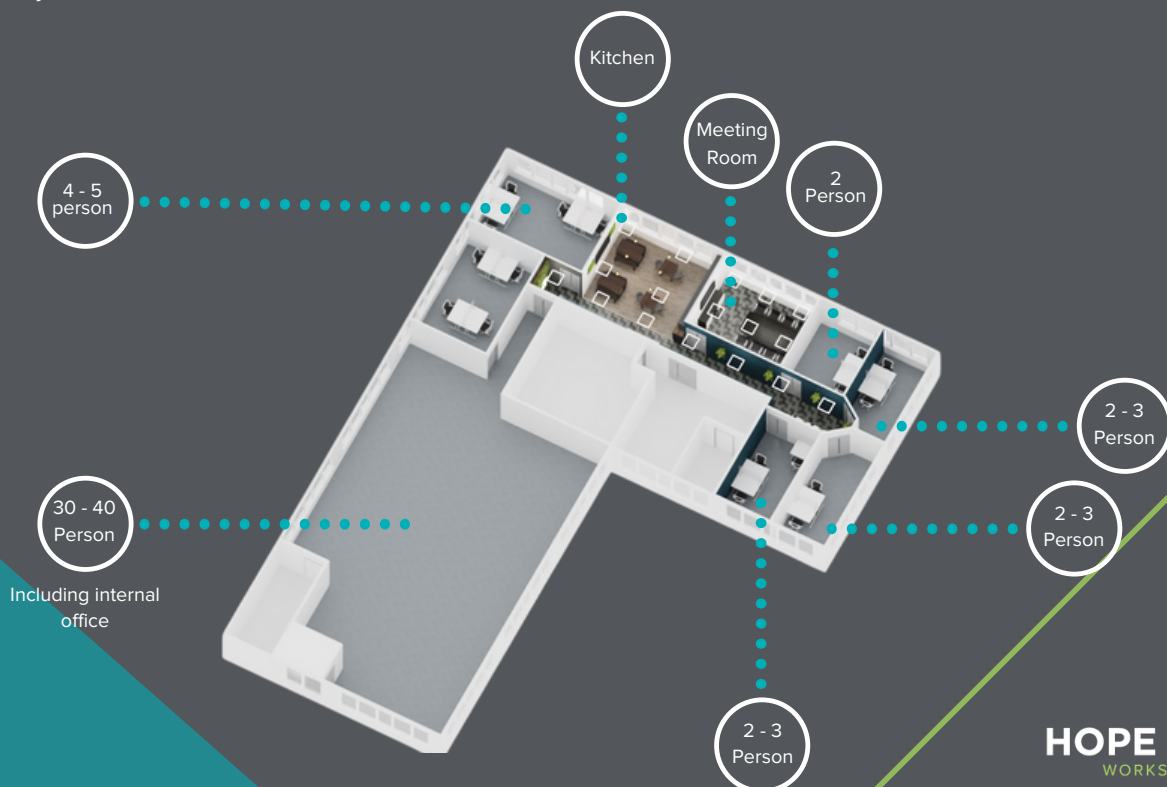

THE SPACE

Hope Park Workspaces Rooley Lane caters to a wide range of businesses providing space for 2-80+ People. Located just off the M606/M62 motorway and being home to both creative start ups and major organisations, the centre makes an excellent base for any business.

Rooley lane offers a mixture of modern workspaces designed to promote productivity and creative thinking, a perfect solution for businesses looking for flexibility.

With flexible all inclusive pricing and no set up costs, it's as simple as plug and play.

OUR PURPOSE

Business is more than just number crunching. It's about doing something significant, something that matters and something that leaves a mark on the world. That's why Hope Park operates as a social enterprise in partnership with the National Charity, TLG Transforming lives for Good.

ALL PROFIT goes back into investing in the futures of struggling children across the UK. We're not looking to cram our own pockets but sow deep into young lives. By sharing our space, you can too.

WHAT'S INCLUDED

Individual climate controlled offices

Superfast Internet

Furniture

Kitchens with free tea & coffee

Professionally managed reception

Well equipped meeting rooms (chargeable at discounted rate)

Rent & Utilities

Office Cleaning

Onsite Parking

Maintenance

24 Hour access & CCTV Security

Heavily discounted Health Club & Gym Memberships