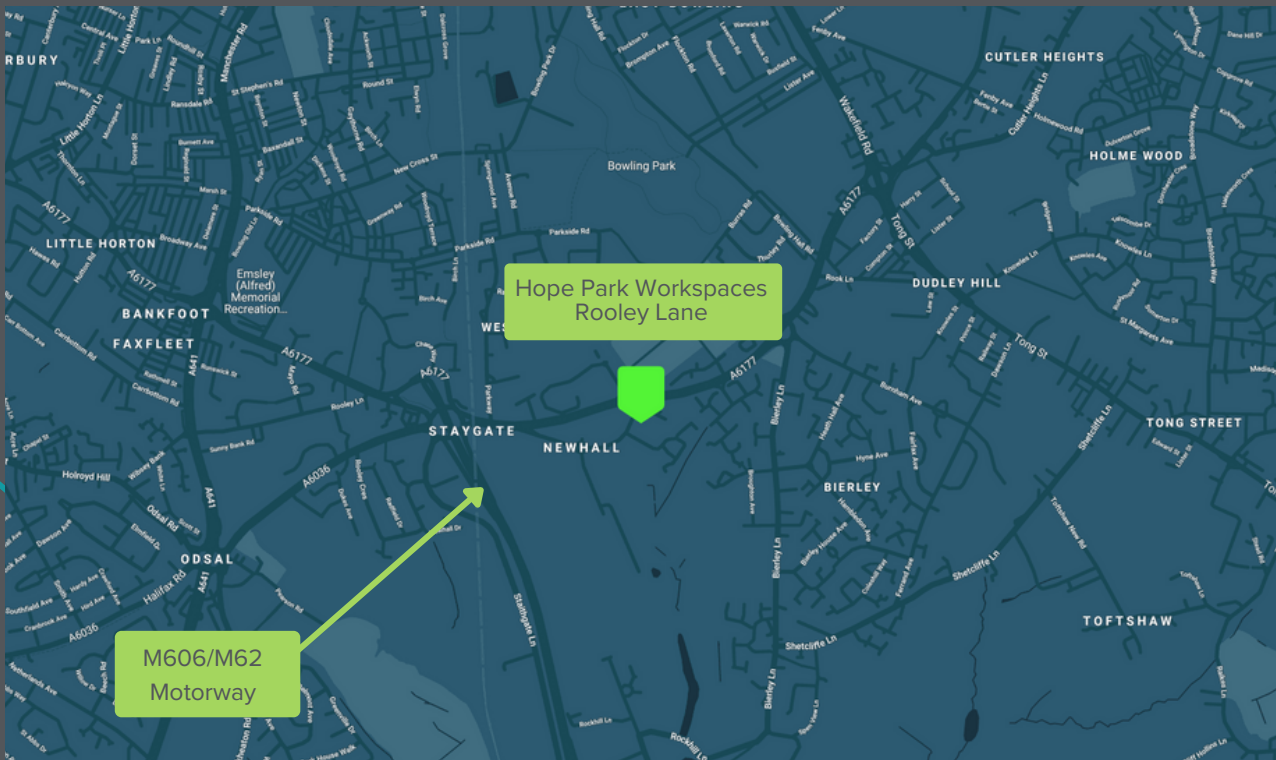

OUR VALUES

Integrity

Quality

Innovation

Commitment

VIEWING

For further information please contact:

DANIEL BULLEN

01274 288892 (Press 1 for sales)
daniel.bullen@hopepark.co.uk