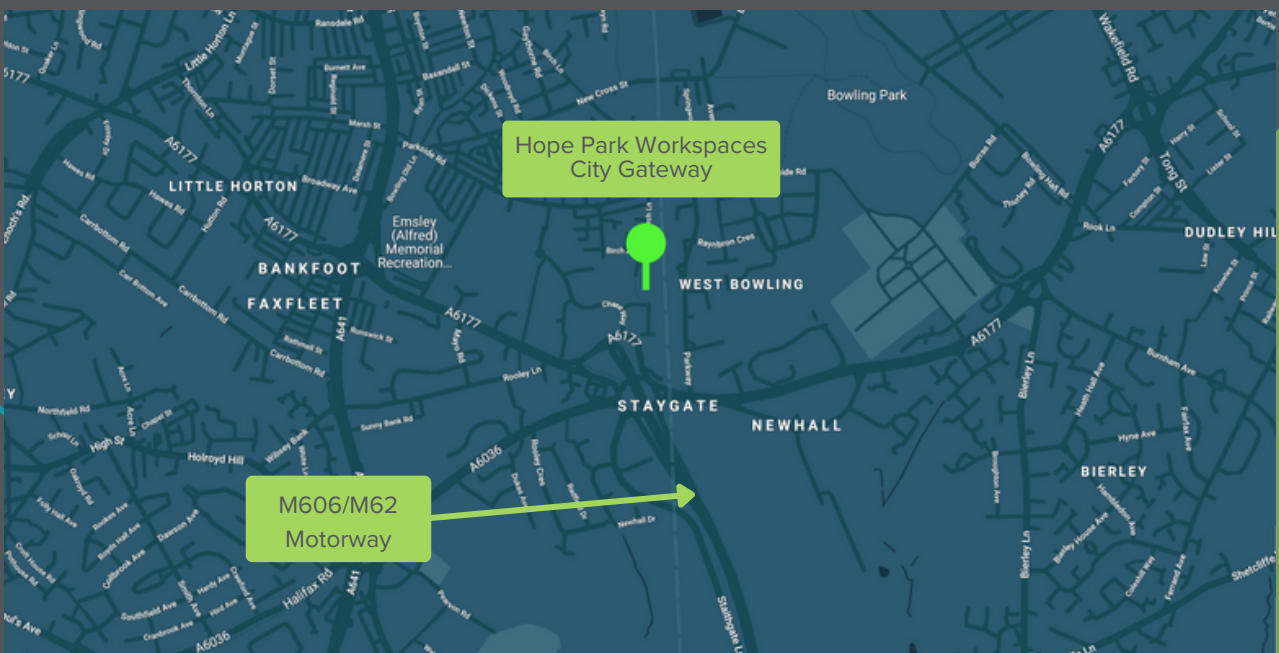

VIEWING

For further information please contact:

DANIEL BULLEN

01274 288892 (Press 1 for sales)
daniel.bullen@hopepark.co.uk