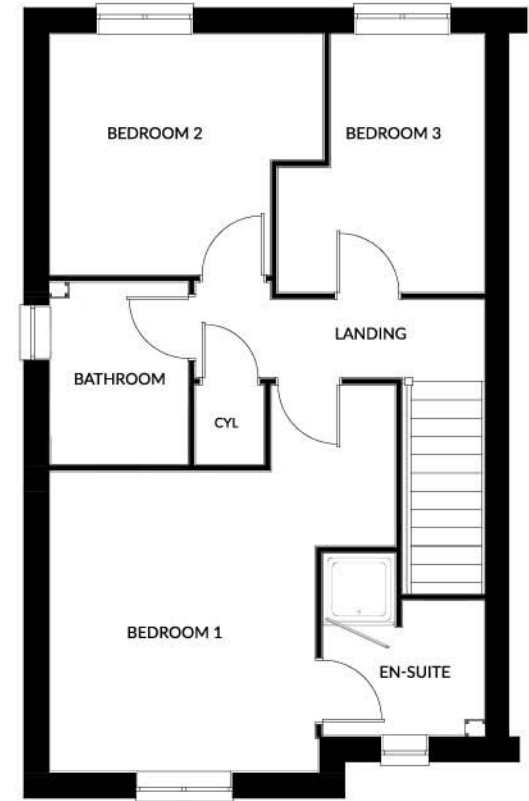

THE IOLITE

A 3 BEDROOM HOUSE

GROUND FLOOR

LOUNGE	3298 X 5596	10'9" X 18'4"
KITCHEN/DINING	5348 X 3350	17'6" X 10'11"
WC	850 X 1775	2'9" X 5'9"

FIRST FLOOR

BEDROOM 1	3269(MIN) X 3681(MIN)	10'8" X 12'0"
EN-SUITE	1993 X 1322(MIN)	6'6" X 4'4"
BEDROOM 2	2716(MIN) X 2970	8'10" X 9'8"
BEDROOM 3	1896(MIN) X 3185	6'2" X 10'5"
BATHROOM	1700 X 2255	5'6" X 7'4"