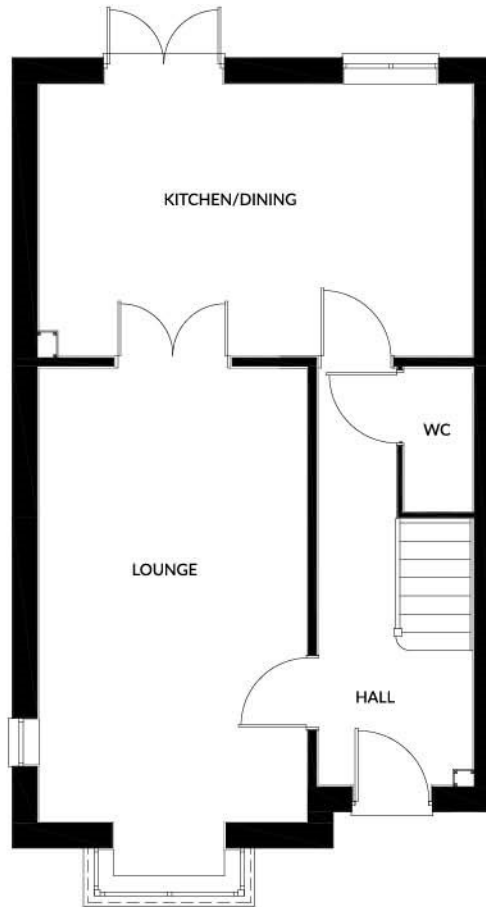

THE IOLITE

A 3 BEDROOM HOUSE

GROUND FLOOR

LOUNGE	3298 X 5596	10'9" X 18'4"
KITCHEN/DINING	5348 X 3350	17'6" X 10'11"
WC	850 X 1775	2'9" X 5'9"

FIRST FLOOR

BEDROOM 1	3269(MIN) X 3681(MIN)	10'8" X 12'0"
EN-SUITE	1993 X 1322(MIN)	6'6" X 4'4"
BEDROOM 2	2716(MIN) X 2970	8'10" X 9'8"
BEDROOM 3	1896(MIN) X 3185	6'2" X 10'5"
BATHROOM	1700 X 2255	5'6" X 7'4"