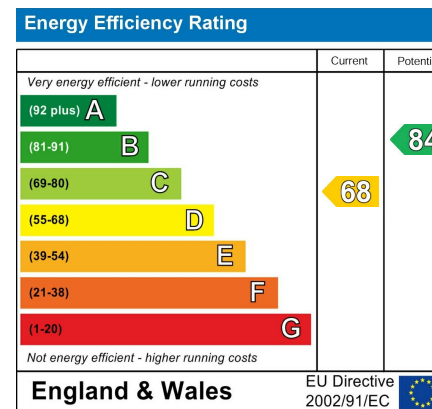

The difference between house and home

You may download, store and use the material for your own personal use and research. You may not republish, retransmit, redistribute or otherwise make the material available to any party or make the same available on any website, online service or bulletin board of your own or of any other party or make the same available in hard copy or in any other media without the website owner's express prior written consent. The website owner's copyright must remain on all reproductions of material taken from this website.

www.janforsterestates.com

Gosforth	0191 236 2070
Newcastle	0191 284 4050
High Heaton	0191 270 1122
Tynemouth	0191 257 2000
Low Fell	0191 487 0800
Property Management Centre	0191 236 2680