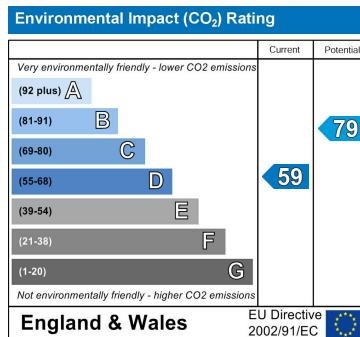

## 32 Foster Street, Lincoln, LN5 7QF

£120 Per Week

- Five bedroom student house
- Three shower rooms
- Dishwasher included
- Private enclosed garden
- Council Tax Band A
- Deposit only £200 per person!
- Up to 2 parking permits available through Lincoln City Council permit scheme for a fee
- View the virtual tour
- Price displayed is per person based on 6 tenants renting the property
- Available for 24/25

Room size measurements are achieved by measuring between internal walls. Where sloped ceilings are present, room size is measured where the height is a minimum of 1.5m.

For an indication of specific broadband speeds and supply, or coverage in the area, we suggest you visit:  
<https://checker.ofcom.org.uk/en-gb/broadband-coverage>

<https://check-long-term-flood-risk.service.gov.uk/postcode>

**Council Tax Band A**

Number of tenants per property	Gas Allowance (Kwh)	Electric Allowance (Kwh)*	Water Allowance (m3)
1	10000	3000	125
2	13000	3400	130
3	16000	4000	165
4	20000	5000	190
5	25000	6000	215
6	30000	7000	240
7	34000	8000	270
8	38000	9000	290
9	41000	10000	310
10	44000	11000	330