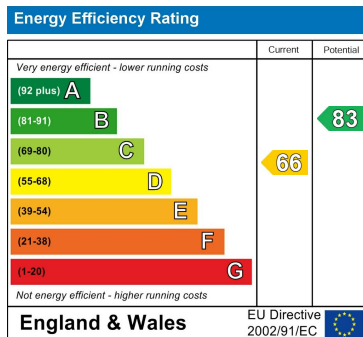

## 32 Foster Street, Lincoln, LN5 7QF

£120 Per Week

- Five bedroom student house
- Three shower rooms
- Dishwasher included
- Private enclosed garden
- Council Tax Band A
- Deposit only £200 per person!
- Up to 2 parking permits available through Lincoln City Council permit scheme for a fee
- View the virtual tour
- Price displayed is per person based on 6 tenants renting the property
- Available for 24/25

<https://check-long-term-flood-risk.service.gov.uk/postcode>

**Council Tax Band A**

Number of tenants per property	Gas Allowance (Kwh)	Electric Allowance (Kwh)*	Water Allowance (m3)
1	10000	3000	125
2	13000	3400	130
3	16000	4000	165
4	20000	5000	190
5	25000	6000	215
6	30000	7000	240
7	34000	8000	270
8	38000	9000	290
9	41000	10000	310
10	44000	11000	330