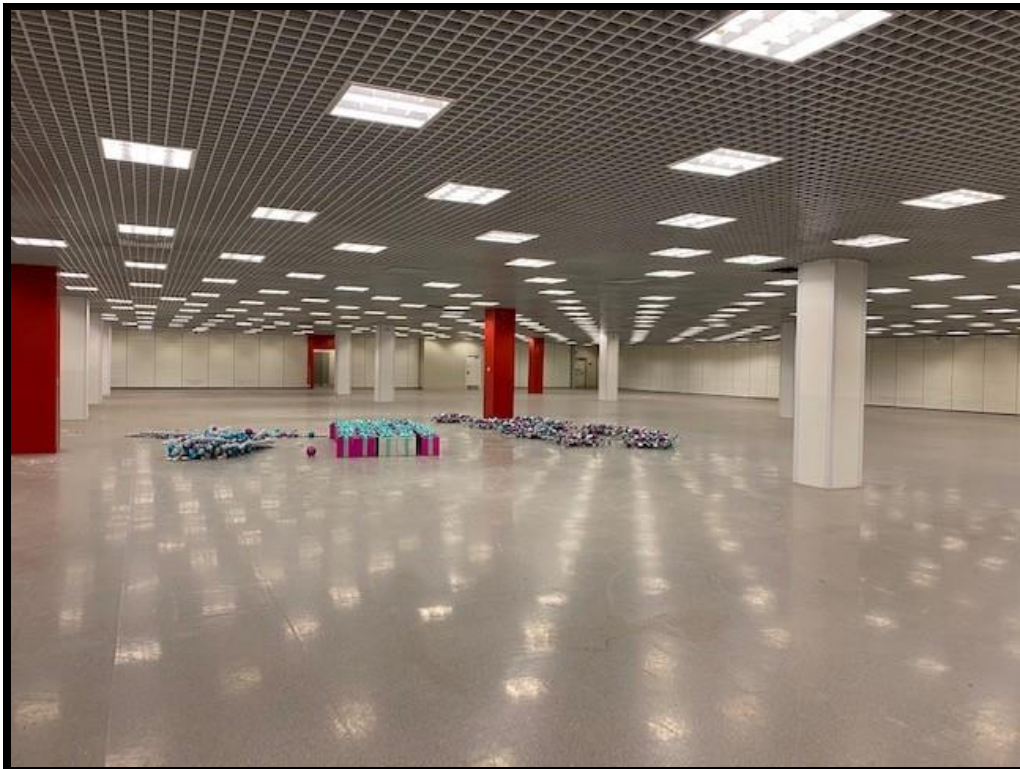

MONTHLY COSTS FROM £6,054.67

Bartholomew House, 38 London Road, Newbury, Berkshire RG14 1JX

www.quintons.co.uk

This information and the descriptions and measurements herein do not form part of any contract and whilst every effort has been made to ensure accuracy, this cannot be guaranteed.