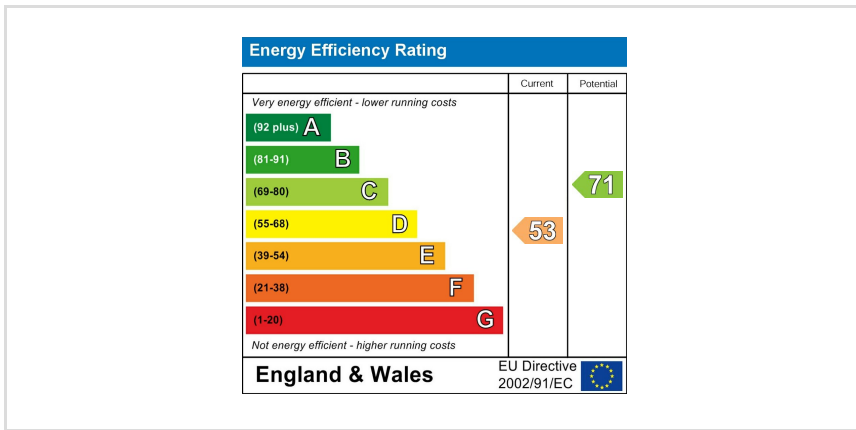

GROUND FLOOR
595 sq.ft. (55.3 sq.m.) approx.