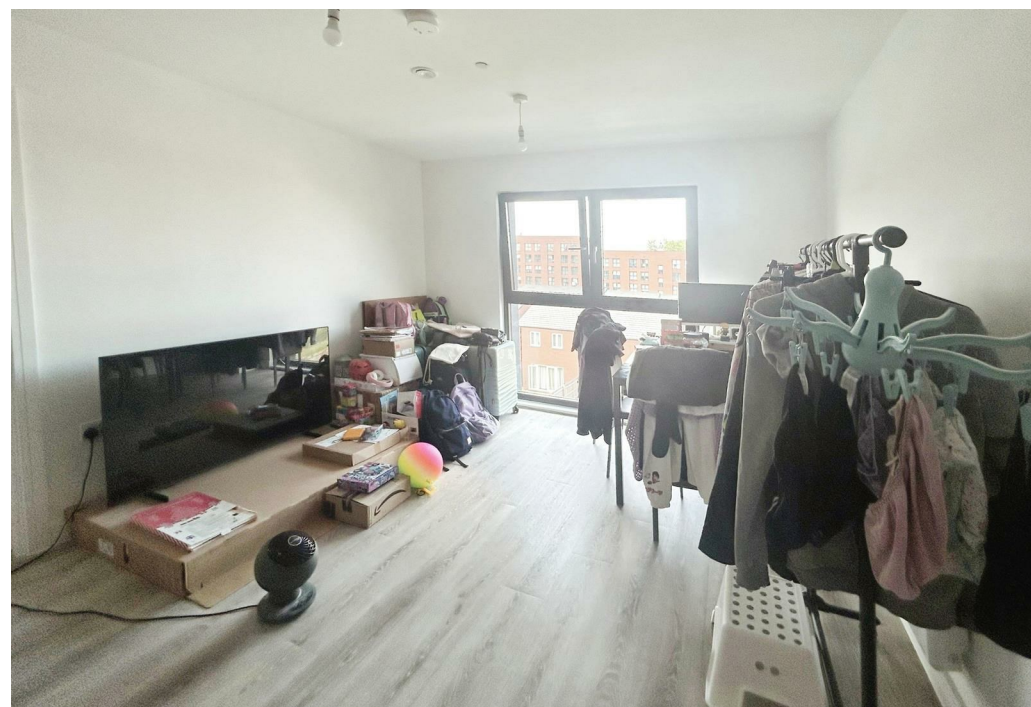

£1,100 Per Month

STRUTT HOUSE ERASMUS DRIVE | | DERBY | DE1 2DY

BuckleyBrown
ESTATE AGENTS

Welcome to Erasmus Drive, a charming apartment located in the heart of the town centre. This modern property boasts a delightful reception room, perfect for entertaining guests or simply relaxing after a long day. With two cosy bedrooms, there is ample space for a small family or guests to stay over.

Situated on the first floor, this apartment offers convenience and easy access. The en suite bathroom adds a touch of luxury to the property, providing privacy and comfort for the residents.

The location of this apartment is truly unbeatable, with all the amenities of the town centre right at your doorstep. Whether you enjoy shopping, dining out, or simply taking a leisurely stroll, everything you need is just a stone's throw away.

Don't miss out on the opportunity to make this lovely apartment your new home. Book a viewing today and experience the convenience and comfort that Erasmus Drive has to offer.

IMPORTANT: we would like to inform prospective purchasers that these sales particulars have been prepared as a general guide only. A detailed survey has not been carried out, nor the services, appliances and fittings tested. Room sizes should not be relied upon for furnishing purposes and are approximate. If floor plans are included, they are for guidance only and illustration purposes only and may not be to scale. If there are any important matters likely to affect your decision to buy, please contact us before viewing the property.