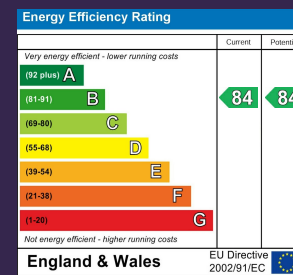

IMPORTANT: we would like to inform prospective purchasers that these sales particulars have been prepared as a general guide only. A detailed survey has not been carried out, nor the services, appliances and fittings tested. Room sizes should not be relied upon for furnishing purposes and are approximate. If floor plans are included, they are for guidance only and illustration purposes only and may not be to scale. If there are any important matters likely to affect your decision to buy, please contact us before viewing the property.