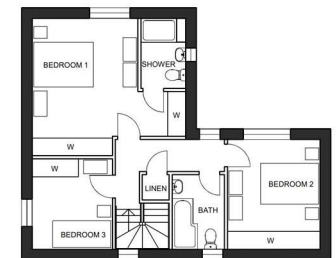

GROUND FLOOR PLAN

FIRST FLOOR PLAN

Offers Over £55,000 Freehold

LAND AT POOL CLOSE | PINXTON | NOTTINGHAM | NG16 6LN

INCREDIBLE OPPORTUNITY!... If you are looking for a new building opportunity, look no further! This plot of land, sitting at approximately 240 square meters, has previous planning permission for a detached dwelling