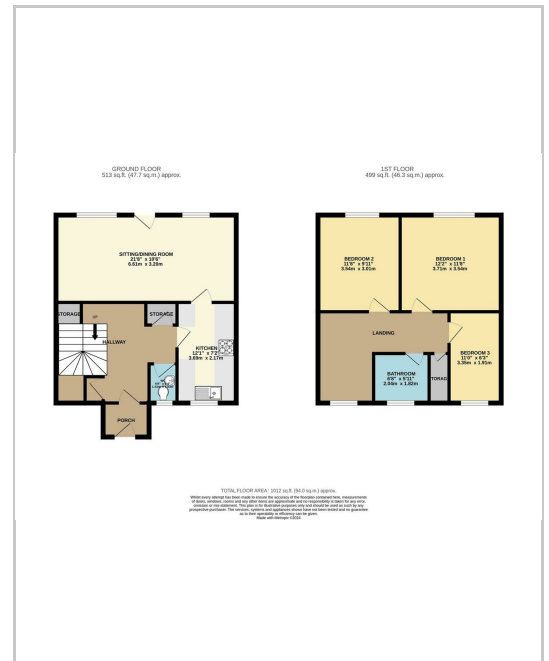

7 Fairisle Close

, Manchester, M11 3JJ

Offers Over £270,000

Welcome to Fairisle Close, Manchester - a charming location that could be your next home sweet home! This end mews house boasts a spacious layout with one reception room, three generously sized bedrooms, and a convenient downstairs w/c. The property exudes modernity with its sleek design and is perfect for those who appreciate contemporary living spaces.

- LOUNGE
- KITCHEN
- DOWNSTAIRS W/C
- BEDROOM ONE
- BEDROOM TWO
- BEDROOM THREE
- BATHROOM

Area Map

Floor Plans

Energy Efficiency Graph

These particulars, whilst believed to be accurate are set out as a general outline only for guidance and do not constitute any part of an offer or contract. Intending purchasers should not rely on them as statements of representation of fact, but must satisfy themselves by inspection or otherwise as to their accuracy. No person in this firm's employment has the authority to make or give any representation or warranty in respect of the property.