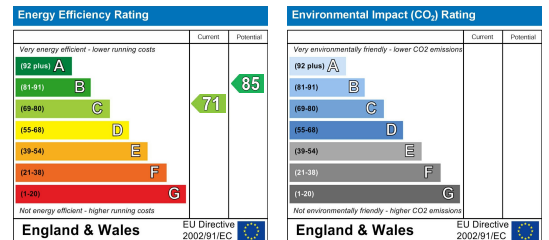

- LOUNGE
- KITCHEN
- DOWNSTAIRS W/C
- BEDROOM ONE
- BEDROOM TWO
- BEDROOM THREE
- BATHROOM

Area Map

Floor Plans

Energy Efficiency Graph

These particulars, whilst believed to be accurate are set out as a general outline only for guidance and do not constitute any part of an offer or contract. Intending purchasers should not rely on them as statements of representation of fact, but must satisfy themselves by inspection or otherwise as to their accuracy. No person in this firm's employment has the authority to make or give any representation or warranty in respect of the property.