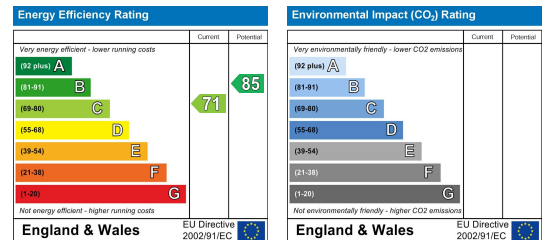

- LOUNGE
- KITCHEN
- DOWNSTAIRS W/C
- BEDROOM ONE
- BEDROOM TWO
- BEDROOM THREE
- BATHROOM

Area Map

Floor Plans

Energy Efficiency Graph

These particulars, whilst believed to be accurate are set out as a general outline only for guidance and do not constitute any part of an offer or contract. Intending purchasers should not rely on them as statements of representation of fact, but must satisfy themselves by inspection or otherwise as to their accuracy. No person in this firm's employment has the authority to make or give any representation or warranty in respect of the property.