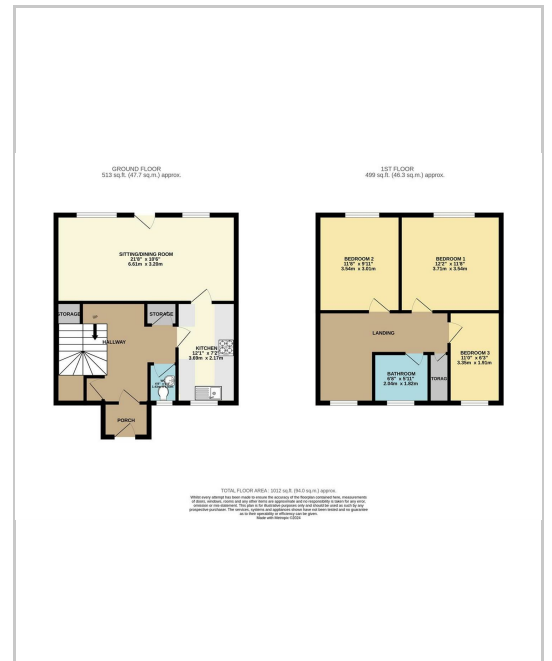

7 Fairisle Close

, Manchester, M11 3JJ

Offers Over £290,000

Welcome to Fairisle Close, Manchester - a charming location that could be your next home sweet home! This end mews house boasts a spacious layout with one reception room, three generously sized bedrooms, and a convenient downstairs w/c. The property exudes modernity with its sleek design and is perfect for those who appreciate contemporary living spaces.

- LOUNGE
- KITCHEN
- DOWNSTAIRS W/C
- BEDROOM ONE
- BEDROOM TWO
- BEDROOM THREE
- BATHROOM

Area Map

Floor Plans

Energy Efficiency Graph

These particulars, whilst believed to be accurate are set out as a general outline only for guidance and do not constitute any part of an offer or contract. Intending purchasers should not rely on them as statements of representation of fact, but must satisfy themselves by inspection or otherwise as to their accuracy. No person in this firm's employment has the authority to make or give any representation or warranty in respect of the property.