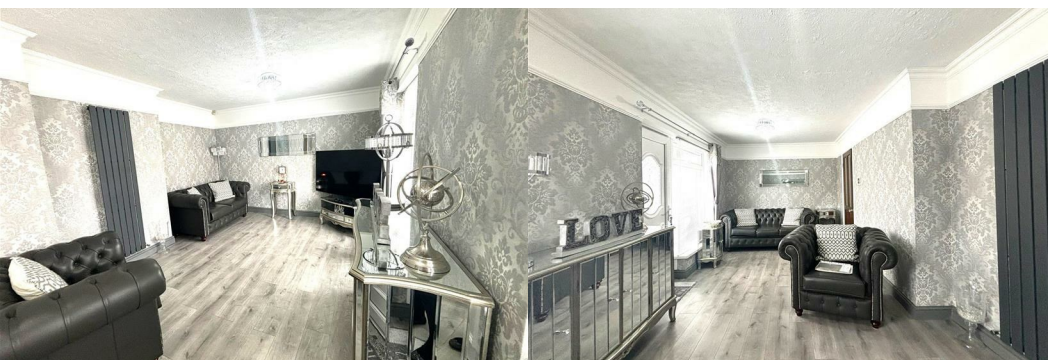

7 Fairisle Close

, Manchester, M11 3JJ

Offers Over £290,000

Welcome to Fairisle Close, Manchester - a charming location that could be your next home sweet home! This end mews house boasts a spacious layout with one reception room, three generously sized bedrooms, and a convenient downstairs w/c. The property exudes modernity with its sleek design and is perfect for those who appreciate contemporary living spaces.

Don't miss the opportunity to make this very modern and well-appointed property your own. Book a viewing today and envision the possibilities that await in this lovely Manchester home on Fairisle Close.