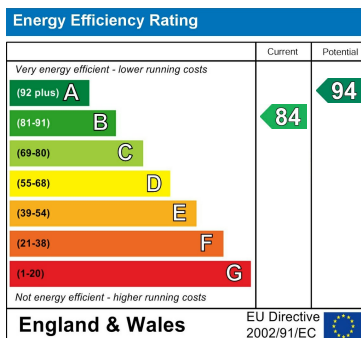

Council Tax Band

Call us on

**01903 770095**

**rustington@glyn-jones.com**

**www.glyn-jones.com**

Energy Performance Graph

Agents Note: Whilst every care has been taken to prepare these particulars, they are for guidance purposes only. All measurements are approximate and are for general guidance purposes only and whilst every care has been taken to ensure their accuracy, they should not be relied upon and potential buyers are advised to recheck the measurements.