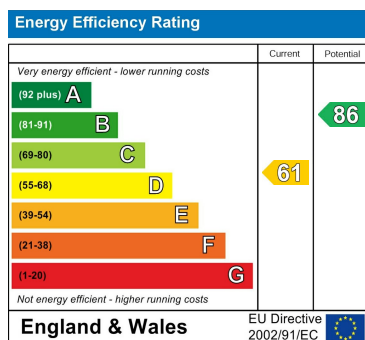

House - Terraced (EPC Rating: D)

**North Street, Littlehampton, West Sussex,
BN17 6JJ**

£1,275 PCM

2 Bedroom House - Terraced located in West Sussex

Mid Terrace Cottage | Lounge/Diner | Separate Kitchen/Breakfast Room | 2 Double Bedrooms | G/F Shower Room/w.c | Good Sized Rear Garden | Gas Fired Central Heating | Re-Decorated | New Carpets | Available Early/Mid May | EER- D61.

Council Tax Band

B

Energy Performance Graph

Call us on

01903 770095

rustington@glyn-jones.com

www.glyn-jones.com

Agents Note: Whilst every care has been taken to prepare these particulars, they are for guidance purposes only. All measurements are approximate and are for general guidance purposes only and whilst every care has been taken to ensure their accuracy, they should not be relied upon and potential buyers are advised to recheck the measurements.