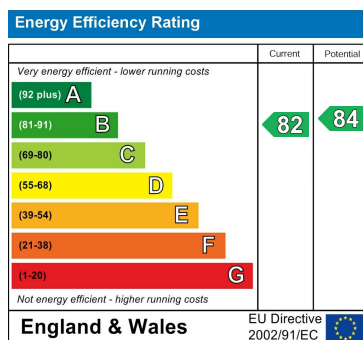

House - Retirement (EPC Rating: B)

**Fitzalan Road, Littlehampton, West Sussex,
BN17 5JD**

£825 PCM

1

1

1

B

1 Bedroom House - Retirement located in West Sussex

Council Tax Band

A

Energy Performance Graph

Call us on

01903 770095

rustington@glyn-jones.com

www.glyn-jones.com

Agents Note: Whilst every care has been taken to prepare these particulars, they are for guidance purposes only. All measurements are approximate and are for general guidance purposes only and whilst every care has been taken to ensure their accuracy, they should not be relied upon and potential buyers are advised to recheck the measurements.