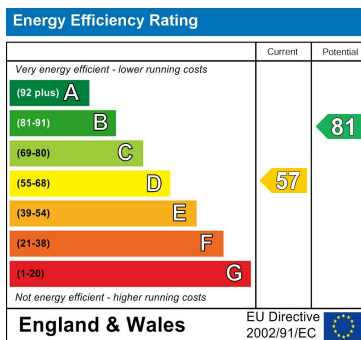

Studio (EPC Rating: D)

South Terrace, Littlehampton, BN17 5NU

£675 PCM

0 Bedroom Studio located in Littlehampton

Available Late Now | A Compact First Floor Converted Studio Apartment | Fitted Kitchen | Shower | Sash Style Windows | Electric Heating | Situated on Littlehampton Seafront | Single Occupancy Only.

Council Tax Band

A

Energy Performance Graph

Call us on

01903 770095

rustington@glyn-jones.com

www.glyn-jones.com

Agents Note: Whilst every care has been taken to prepare these particulars, they are for guidance purposes only. All measurements are approximate and are for general guidance purposes only and whilst every care has been taken to ensure their accuracy, they should not be relied upon and potential buyers are advised to recheck the measurements.