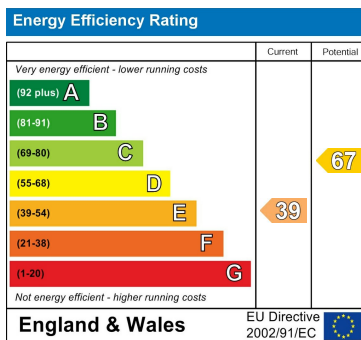

Apartment (EPC Rating: E)

South Terrace, Littlehampton, BN17 5NU

£695 PCM

0 Bedroom Apartment located in Littlehampton

Third Floor Studio Flat | Studio Room / Kitchenette | Re-Fitted Shower Room / W.C | Electric Heating | Close Proximity To Town Centre | EER: D | Single Occupancy Only | Available EARLY October

Council Tax Band

A

Energy Performance Graph

Call us on

01903 770095

rustington@glyn-jones.com

www.glyn-jones.com

Agents Note: Whilst every care has been taken to prepare these particulars, they are for guidance purposes only. All measurements are approximate and are for general guidance purposes only and whilst every care has been taken to ensure their accuracy, they should not be relied upon and potential buyers are advised to recheck the measurements.