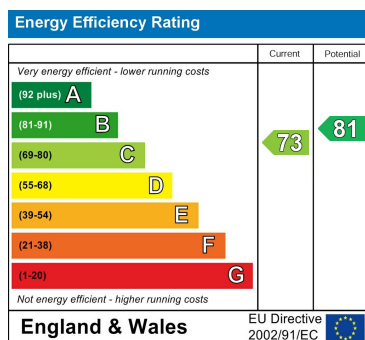

Council Tax Band

A

Energy Performance Graph

Call us on

01903 770095

[rustington@glyn-jones.com](mailto:rustington@glyn-jones.com)

[www.glyn-jones.com](http://www.glyn-jones.com)

Agents Note: Whilst every care has been taken to prepare these particulars, they are for guidance purposes only. All measurements are approximate and are for general guidance purposes only and whilst every care has been taken to ensure their accuracy, they should not be relied upon and potential buyers are advised to recheck the measurements.