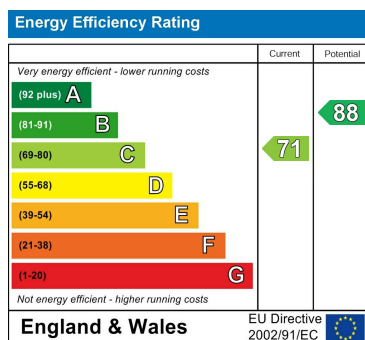

2 Bedroom House - Terraced located in West Sussex

Terraced House | 2 Double Bedrooms | Spacious Lounge/Diner | Fitted Kitchen | Modernised Bathroom/wc | Gas Fired Central Heating | Mainly Double Glazed | Enclosed Rear Garden | Garage At Rear | AVAILABLE MID AUGUST | EER - C70.

Council Tax Band

B

Energy Performance Graph