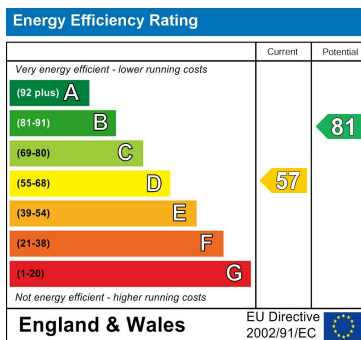

Studio (EPC Rating: D)

**South Terrace, Littlehampton, BN17 5NU**

**£675 PCM**

Council Tax Band

A

Energy Performance Graph

Call us on

01903 770095

[rustington@glyn-jones.com](mailto:rustington@glyn-jones.com)

[www.glyn-jones.com](http://www.glyn-jones.com)

Agents Note: Whilst every care has been taken to prepare these particulars, they are for guidance purposes only. All measurements are approximate and are for general guidance purposes only and whilst every care has been taken to ensure their accuracy, they should not be relied upon and potential buyers are advised to recheck the measurements.