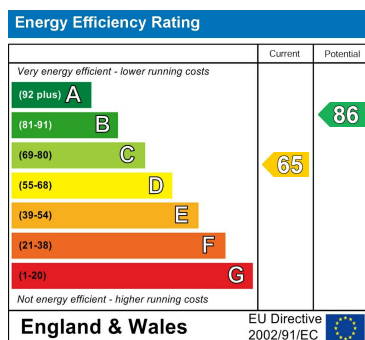

House - Terraced (EPC Rating: D)

Norfolk Mews, Norfolk Place, Littlehampton, BN17 5PS

£1,650

3 Bedroom House - Terraced located in Littlehampton

Attractive Mews House | Redecorated Throughout | Ground Floor Bedroom/Study | Modern Kitchen/Dining Room | Ground Floor W.C | First Floor Lounge | First Floor Bedroom | Two Second Floor Bedrooms | Family Bathroom | Private Rear Garden | Garage to Rear with Street Parking in Front | Stunning Location Close to Seafront | Gas Central Heating | Double-Glazing | Conservation Area | ER: D

Council Tax Band

D

Energy Performance Graph

Call us on

01903 770095

rustington@glyn-jones.com

www.glyn-jones.com

Agents Note: Whilst every care has been taken to prepare these particulars, they are for guidance purposes only. All measurements are approximate and are for general guidance purposes only and whilst every care has been taken to ensure their accuracy, they should not be relied upon and potential buyers are advised to recheck the measurements.