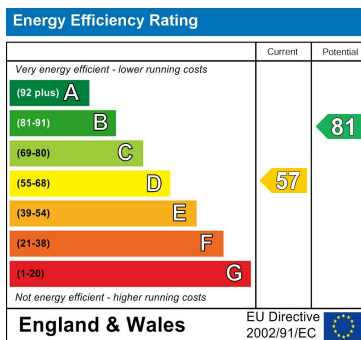

Studio (EPC Rating: D)

**South Terrace, Littlehampton, BN17 5NU**

**£700 PCM**

Council Tax Band

A

Energy Performance Graph

Call us on

01903 770095

[rustington@glyn-jones.com](mailto:rustington@glyn-jones.com)

[www.glyn-jones.com](http://www.glyn-jones.com)

Agents Note: Whilst every care has been taken to prepare these particulars, they are for guidance purposes only. All measurements are approximate and are for general guidance purposes only and whilst every care has been taken to ensure their accuracy, they should not be relied upon and potential buyers are advised to recheck the measurements.