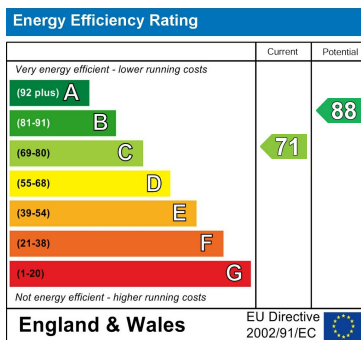

House - End Terrace (EPC Rating: C)

**Conbar Avenue, Rustington, Littlehampton,
BN16 3LZ**

£1,200 PCM

2

1

1

C

2 Bedroom House - End Terrace located in Littlehampton

****Property To Be Re-Decorated & Re-Carpeted**** End Terraced House | Two Bedrooms | Kitchen/Diner | Lounge | Bathroom W/C | Gas Central Heating | Double Glazing | Rear Garden | Parking Space to Front | Popular Location | EPC - D | AVAILABLE LATE MAY | EPC C71.

Council Tax Band

B

Energy Performance Graph

Call us on

01903 770095

rustington@glyn-jones.com

www.glyn-jones.com

Agents Note: Whilst every care has been taken to prepare these particulars, they are for guidance purposes only. All measurements are approximate and are for general guidance purposes only and whilst every care has been taken to ensure their accuracy, they should not be relied upon and potential buyers are advised to recheck the measurements.