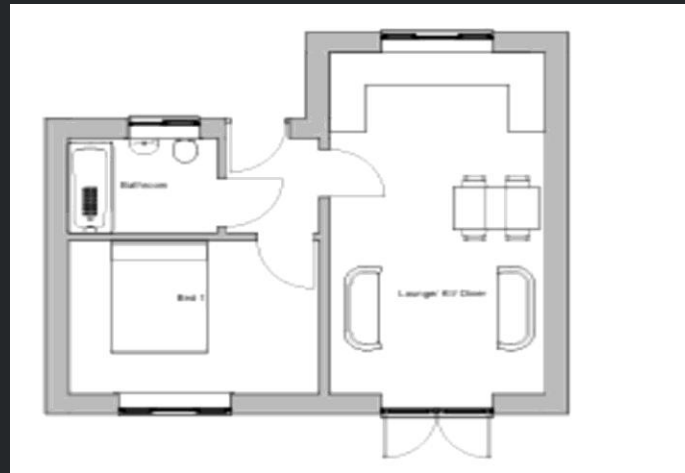

Location
The plot is in the Fenland market town of Chatteris, close proximity to the town centre.

reference number is F/YR23/1016/O. The site has no services connected.

Please call our office for more information.

Description
The site has outline planning permission for erection of a single dwelling.

Planning
Outline planning permission has been granted to erect 1-bedroom Detached Bungalow, Fenland District Council planning council

Call to arrange a viewing 01354 696700 T Payne & Co
SALES & LETTINGS