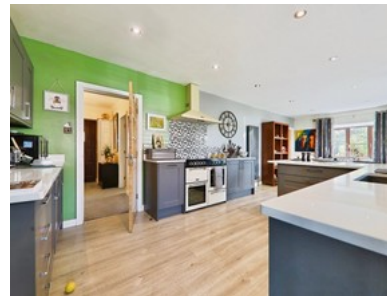

## INVITING OFFERS IN THE REGION OF £650,000

FINE & COUNTRY

- ✔ Video Tour Available!
- ✔ Approx. One Acre Site
- ✔ Three-bedroom Main Bungalow
- ✔ Two-bedroom Additional Bungalow/holiday Let
- ✔ Caravan Club Registered With 15 Pitches & Facilities
- ✔ Short Walk To The Beach & Close To Hornsea
- ✔ Flexible Options: Income Or Family Living
- ✔ Freehold
- ✔ Council Tax Band D
- ✔ Epc Rating D