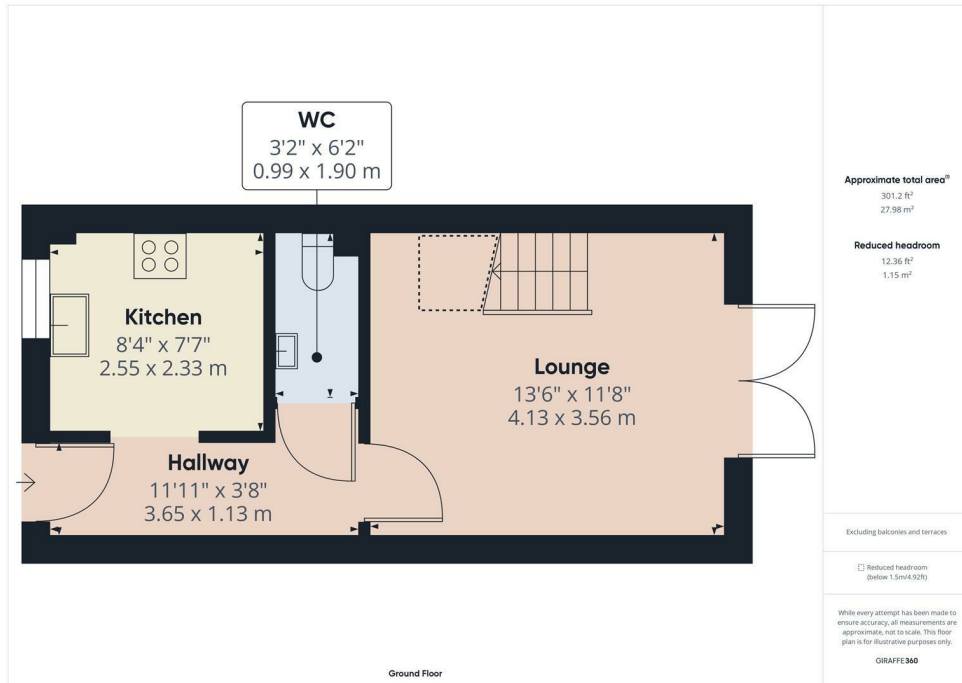

EDEN MIDCALF
— SALES & LETTINGS —

£185,000
Rainsford Crescent
Worcestershire, DY10 2GF

Agents Note: Whilst every care has been taken to prepare these particulars, they are for guidance purposes only. All measurements are approximate and are for general guidance purposes only and whilst every care has been taken to ensure their accuracy, they should not be relied upon and potential buyers/tenants are advised to recheck