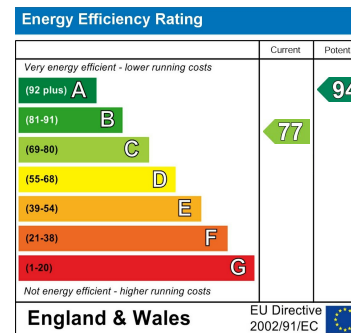

EDEN MIDCALF
— SALES & LETTINGS —

£185,000
Rainsford Crescent
Worcestershire, DY10 2GF

Agents Note: Whilst every care has been taken to prepare these particulars, they are for guidance purposes only. All measurements are approximate and are for general guidance purposes only and whilst every care has been taken to ensure their accuracy, they should not be relied upon and potential buyers/tenants are advised to recheck