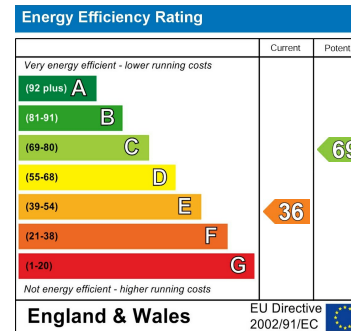

EDEN MIDCALF
— SALES & LETTINGS —

GUIDE PRICE

£650,000

Arley

Worcestershire, DY12 3NH

Agents Note: Whilst every care has been taken to prepare these particulars, they are for guidance purposes only. All measurements are approximate and are for general guidance purposes only and whilst every care has been taken to ensure their accuracy, they should not be relied upon and potential buyers/tenants are advised to recheck