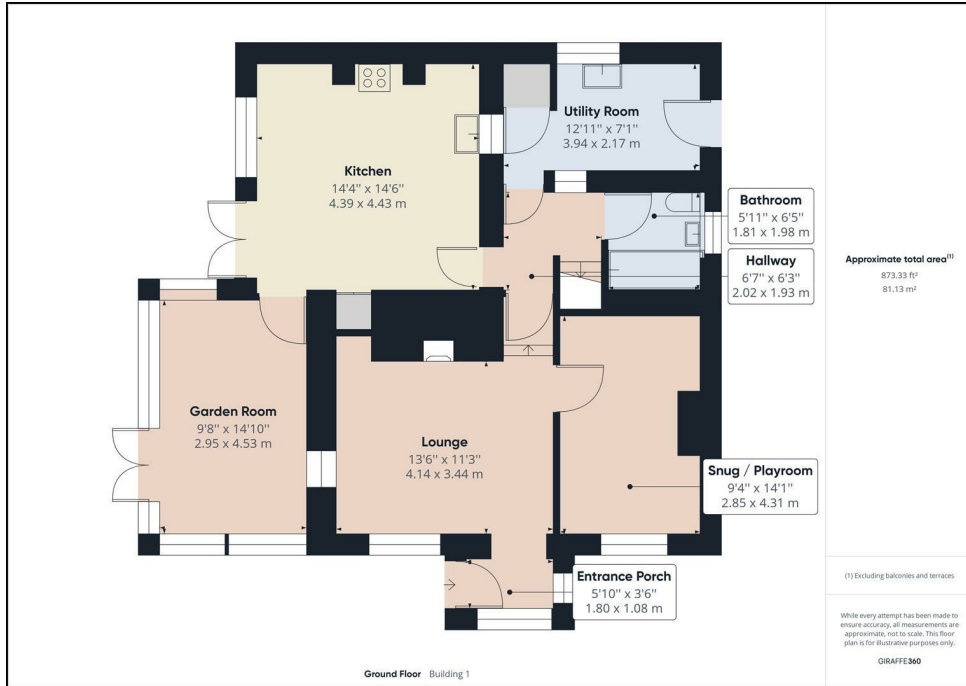

EDEN MIDCALF
— SALES & LETTINGS —

GUIDE PRICE

£650,000

Arley

Worcestershire, DY12 3NH

Agents Note: Whilst every care has been taken to prepare these particulars, they are for guidance purposes only. All measurements are approximate and are for general guidance purposes only and whilst every care has been taken to ensure their accuracy, they should not be relied upon and potential buyers/tenants are advised to recheck