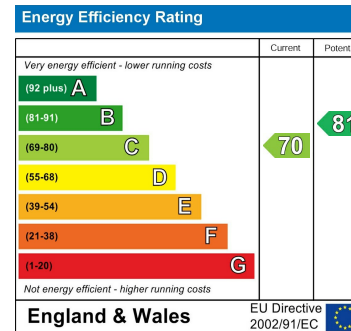

EDEN MIDCALF
— SALES & LETTINGS —

£425,000
Areley Common
, DY13 0NP

Agents Note: Whilst every care has been taken to prepare these particulars, they are for guidance purposes only. All measurements are approximate and are for general guidance purposes only and whilst every care has been taken to ensure their accuracy, they should not be relied upon and potential buyers/tenants are advised to recheck