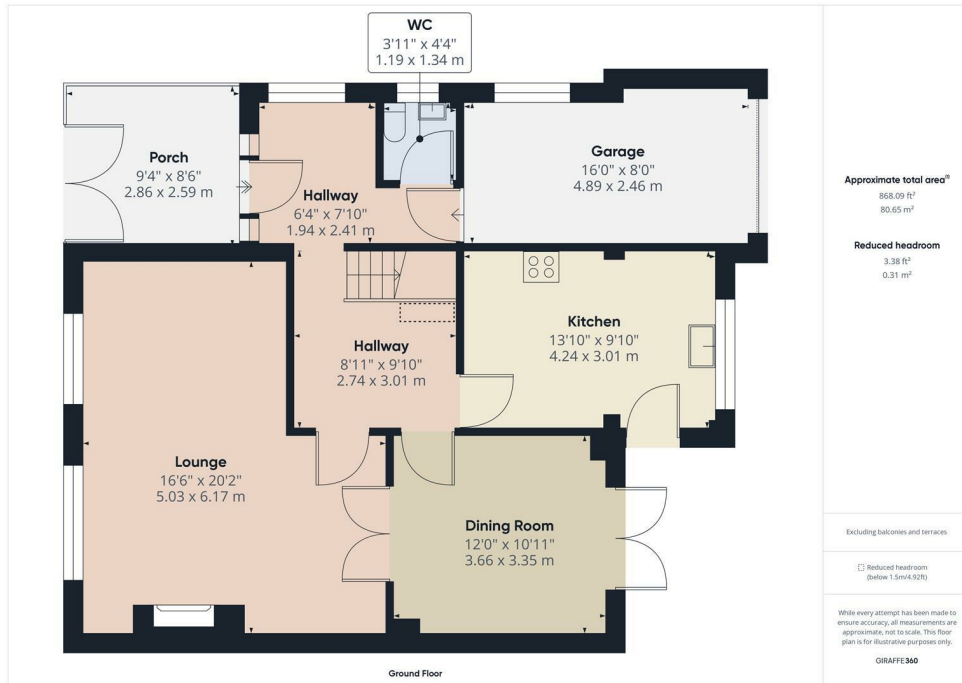

EDEN MIDCALF
— SALES & LETTINGS —

£425,000
Areley Common
, DY13 0NP

Agents Note: Whilst every care has been taken to prepare these particulars, they are for guidance purposes only. All measurements are approximate and are for general guidance purposes only and whilst every care has been taken to ensure their accuracy, they should not be relied upon and potential buyers/tenants are advised to recheck