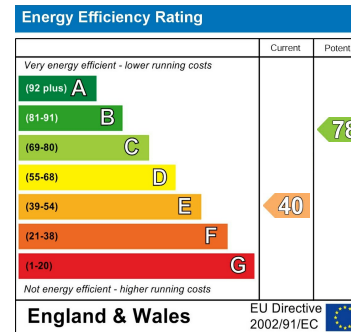

EDEN MIDCALF  
— SALES & LETTINGS —

Black & White Cottage

GUIDE PRICE

£349,950

Cleobury Road

Worcestershire, DY12 2QG

Agents Note: Whilst every care has been taken to prepare these particulars, they are for guidance purposes only. All measurements are approximate and are for general guidance purposes only and whilst every care has been taken to ensure their accuracy, they should not be relied upon and potential buyers/tenants are advised to recheck