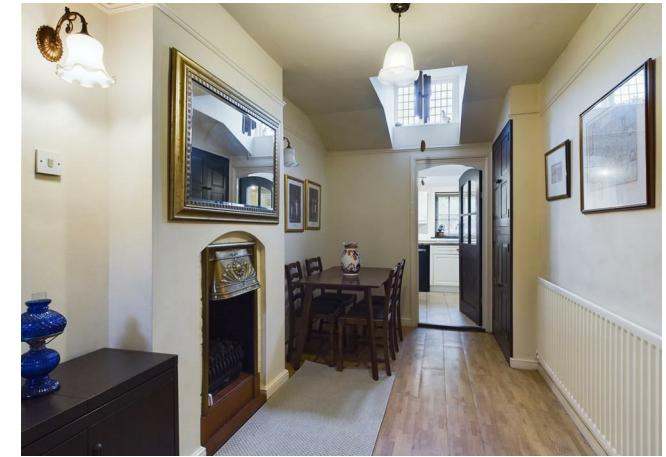

EDEN MIDCALF  
— SALES & LETTINGS —

Black & White Cottage

GUIDE PRICE

£349,950

Cleobury Road

Worcestershire, DY12 2QG

Agents Note: Whilst every care has been taken to prepare these particulars, they are for guidance purposes only. All measurements are approximate and are for general guidance purposes only and whilst every care has been taken to ensure their accuracy, they should not be relied upon and potential buyers/tenants are advised to recheck