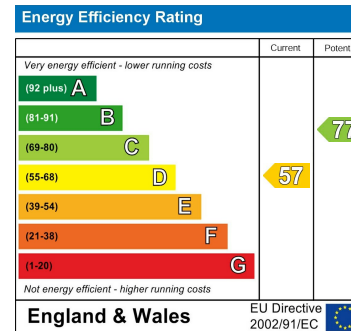

EDEN MIDCALF  
— SALES & LETTINGS —

£439,950  
Bark Hill  
, DY12 2BD

Agents Note: Whilst every care has been taken to prepare these particulars, they are for guidance purposes only. All measurements are approximate and are for general guidance purposes only and whilst every care has been taken to ensure their accuracy, they should not be relied upon and potential buyers/tenants are advised to recheck