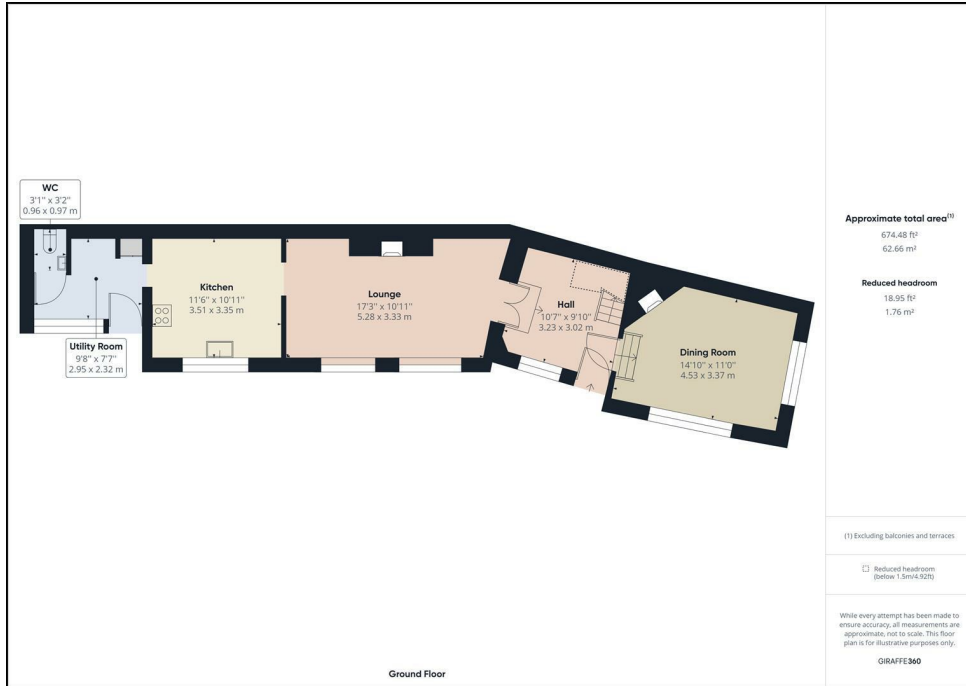

EDEN MIDCALF  
— SALES & LETTINGS —

£439,950  
Bark Hill  
, DY12 2BD

Agents Note: Whilst every care has been taken to prepare these particulars, they are for guidance purposes only. All measurements are approximate and are for general guidance purposes only and whilst every care has been taken to ensure their accuracy, they should not be relied upon and potential buyers/tenants are advised to recheck