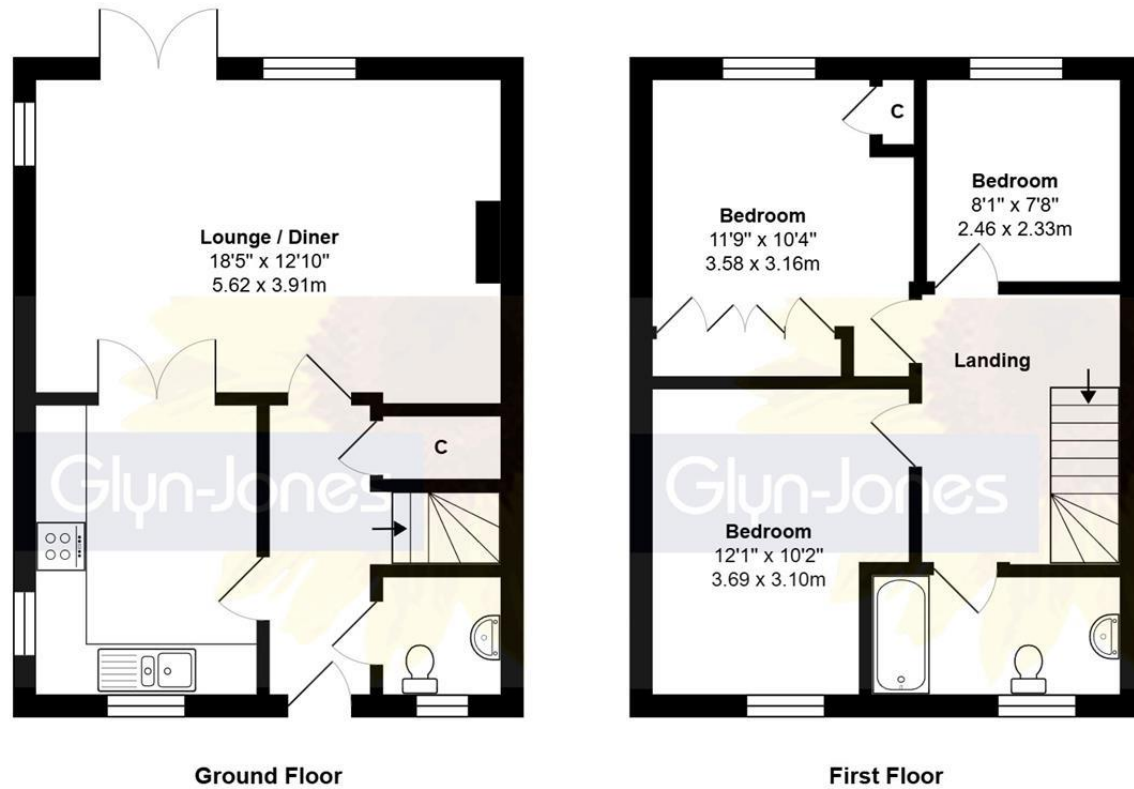

1 Meadowsweet View

Yapton, Arundel, West Sussex, BN18 0XN
Offers Over £350,000 – Freehold

Total Area: 901 ft² ... 83.7 m²

Whilst every attempt has been made to ensure the accuracy of the floor plan contained here, measurements are approximate and no responsibility is taken for error, omission or mis-statement. This plan is for illustrative purposes only and should be used as such by any prospective purchaser. Created by Jtm 2024

Semi Detached House Within a Gated Development of Just Four Houses | Three Bedrooms | Spacious Full Width Lounge/Diner | Fitted Kitchen with Integral Appliances | Ground Floor Cloakroom | First Floor Bathroom with Shower | Double Glazing | Gas Fired Central Heating | Enclosed Westerly Facing Rear Garden Laid to Lawn with a Feature Pergola and Decking | Garage and Drive | Immaculately Presented | EER - B