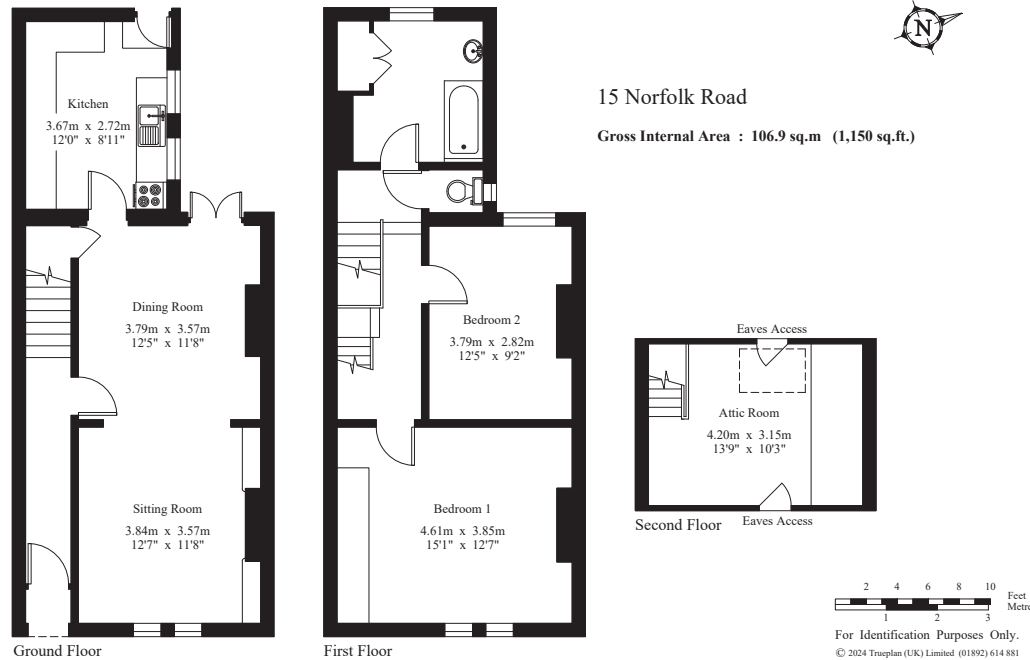

Entrance Hall, Sitting Room open Dining Room, Kitchen, Two Bedrooms, Attic Room, Bathroom, Separate W.C, Courtyard Garden, Permit Parking, No Chain. In need of updating.

A well proportioned terraced town house located in this popular road within a short walk of Claremont school and Grove Park. The property is now in need of a degree of updating and an internal viewing is highly recommended.

Tunbridge Wells has an excellent range of educational, leisure and shopping facilities including the Royal Victoria Place shopping centre. There are a selection of highly regarded schools in the area both at primary and secondary levels, with Claremont school being within a short walk. Tunbridge Wells station benefits from regular services to the City and West End in under an hour by fast train. A viewing is recommended to appreciate this fantastic family house in this highly sought after location.