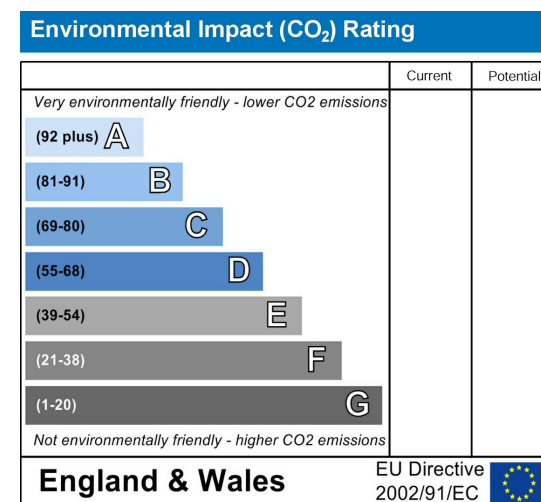

Accommodation

Additional Photo

All dimensions and measurements are approximate and for guidance only.

Just Centro's Opinion...

A well-presented two-bedroom apartment located above a small parade of shops along the High Street in Feltham. With private access at the side, it leads up to the first floor which consists of a two good size double bedrooms, a spacious lounge, a stylish bathroom suite and a fitted kitchen

Benefits include being newly painted with neutral décor, new carpets in the bedroom and lounge, storage space, double glazing and gas central heating.

You have a variety of shops, bars Supermarkets and restaurants on your door-step as well as being walking distance to Feltham Rail Station.

Offered unfurnished and available to view now.

EPC Graph

Floor Plan

For illustration purposes only