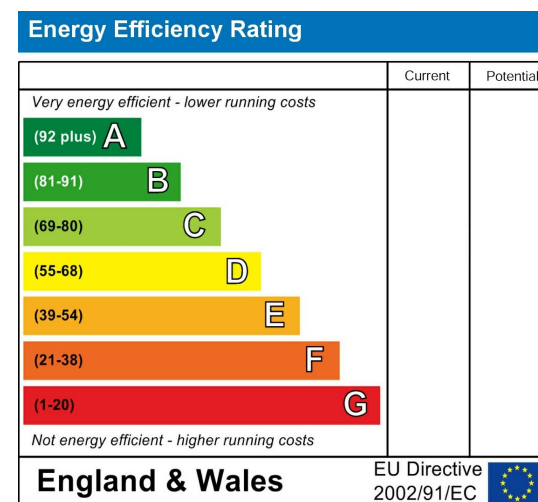

Accommodation

Additional Photo

All dimensions and measurements are approximate and for guidance only.

Just Centro's Opinion...

A well-presented two-bedroom apartment located above a small parade of shops along the High Street in Feltham. With private access at the side, it leads up to the first floor which consists of a two good size double bedrooms, a spacious lounge, a stylish bathroom suite and a fitted kitchen

Benefits include being newly painted with neutral décor, new carpets in the bedroom and lounge, storage space, double glazing and gas central heating.

You have a variety of shops, bars Supermarkets and restaurants on your door-step as well as being walking distance to Feltham Rail Station.

Offered unfurnished and available to view now.

EPC Graph

Floor Plan

For illustration purposes only