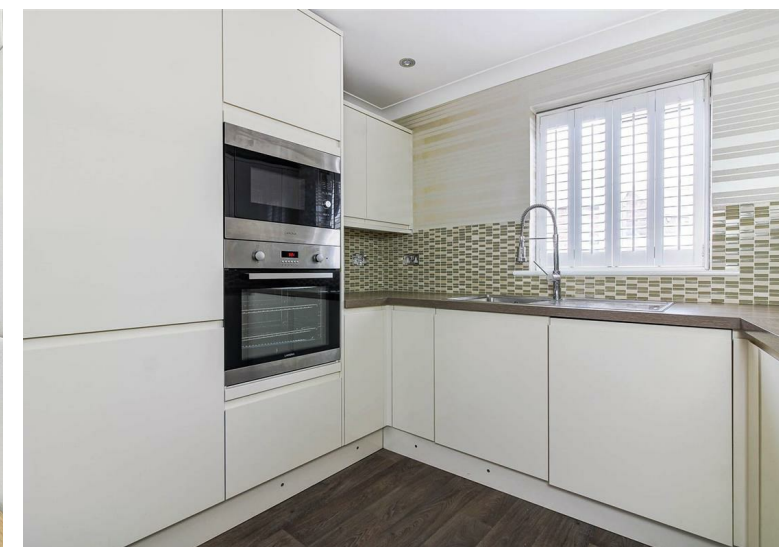

Request a Viewing: **0208 504 2222** Email: **buckhursthill@churchill-estates.co.uk**

CHURCHILL
estates

Energy Efficiency Rating		Current	Potential
Very energy efficient - lower running costs			
(92 plus) A			
(81-91) B			
(69-80) C		75	82
(55-68) D			
(39-54) E			
(21-38) F			
(1-20) G			
Not energy efficient - higher running costs			
England & Wales	EU Directive 2002/91/EC