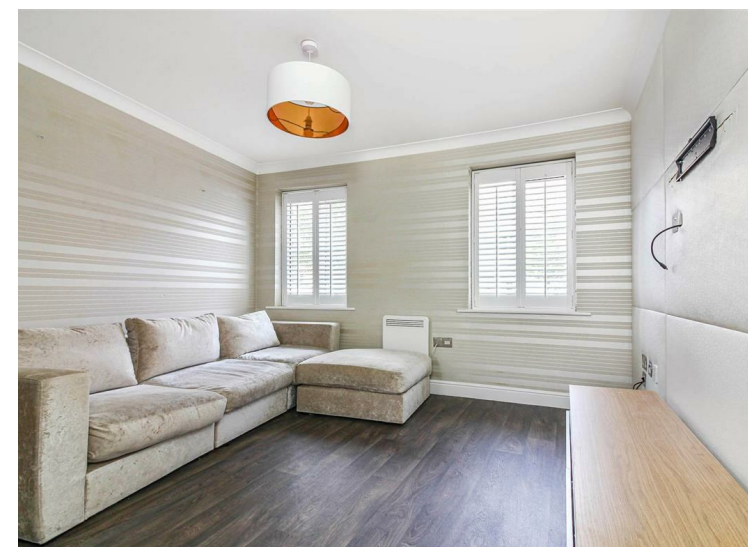

Request a Viewing: **0208 504 2222** Email: **buckhursthill@churchill-estates.co.uk**

CHURCHILL
estates

Energy Efficiency Rating		Current	Potential
Very energy efficient - lower running costs			
(92 plus) A			
(81-91) B			
(69-80) C		75	82
(55-68) D			
(39-54) E			
(21-38) F			
(1-20) G			
Not energy efficient - higher running costs			
England & Wales	EU Directive 2002/91/EC