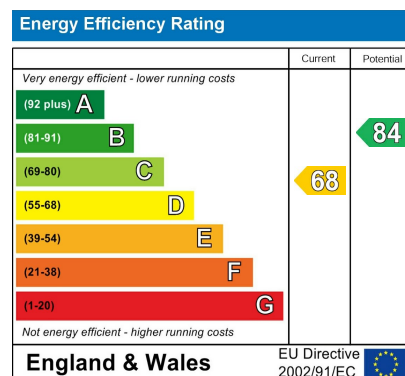

britttons
estate agents

www.britttons.net

DIRECTIONS

From Kings Lynn town centre proceed out towards the Gaywood shopping centre turning left at the clock tower onto Wootton Road. Proceed along and then turn left onto Reffley Lane. Continue until the end of the road and at the junction with Seathwaite Road, turn left and continue along. Turn left onto Lexham Road where the property can be located on the left hand side and is easily identified by our For Sale board.