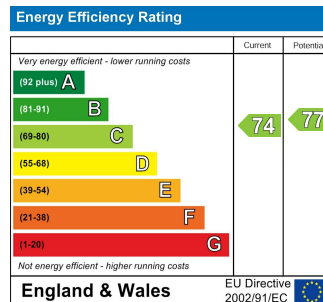

Description

Appointmoor are pleased to present this ONE bedroom second floor apartment with one reception room and modern bathroom, this property offers a cosy and inviting living space on the top floor of this purpose built Block.

Benefitting from allocated parking, close to all local amenities and great transport links. Call now to arrange a viewing.

AGENTS NOTES: Appointmoor Estates Ltd as our Vendors Agents have endeavoured to check the accuracy of these sales particulars, but however, can offer no guarantee. These details are prepared as a general guide only, including details regarding lease, service charge, lease length and ground rent/review periods, council tax and deposit amount, and should not be relied upon as a basis to enter into a legal contract, or commit expenditure. An interested party should consult their own independent experts to verify the statements contained herein and before committing themselves to any expenditure or other legal commitments. The agent will not be responsible for any verbal statement made by any member of staff, as only a specific written confirmation should be relied upon. The agent will not be responsible for any loss other than when specific written confirmation has been requested. Floor plans are not to scale and only provide an indication of the layout. All measurements are approximate and should not be relied upon. We have not tested any apparatus, equipment, fixture, fittings or service and so cannot verify they are in working order, fit for their purpose, or within ownership of the sellers. Items shown in photographs are NOT included unless specifically mentioned in writing within the sales particulars. **VIEWINGS: BY APPOINTMOOR ESTATES ONLY**