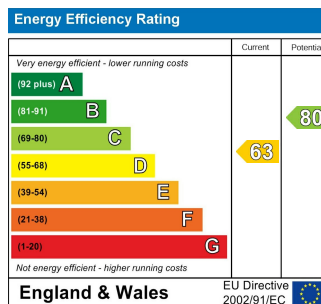

Description

Welcome to Shoebury Avenue, Shoeburyness - This property boasts a spacious 883 sq ft of living space, featuring one reception room, three bedrooms comprising of two good size double bedrooms and one single and bathroom with shower over the bath, providing ample space for comfortable living with access to a well looked after garden. Located in the heart of

Shoeburyness, this property offers convenience and a sense of community. With street parking available for.

AGENTS NOTES: Appointment Estates Ltd as our Vendors Agents have endeavoured to check the accuracy of these sales particulars, but however, can offer no guarantee. These details are prepared as a general guide only, including details regarding lease, service charge, lease length and ground rent/review periods, council tax and deposit amount, and should not be relied upon as a basis to enter into a legal contract, or commit expenditure. An interested party should consult their own independent experts to verify the statements contained herein and before committing themselves to any expenditure or other legal commitments. The agent will not be responsible for any verbal statement made by any member of staff, as only a specific written confirmation should be relied upon. The agent will not be responsible for any loss other than when specific written confirmation has been requested. Floor plans are not to scale and only provide an indication of the layout. All measurements are approximate and should not be relied upon. We have not tested any apparatus, equipment, fixture, fittings or service and so cannot verify they are in working order, fit for their purpose, or within ownership of the sellers. Items shown in photographs are NOT included unless specifically mentioned in writing within the sales particulars. **VIEWINGS: BY APPOINTMENT ESTATES ONLY**