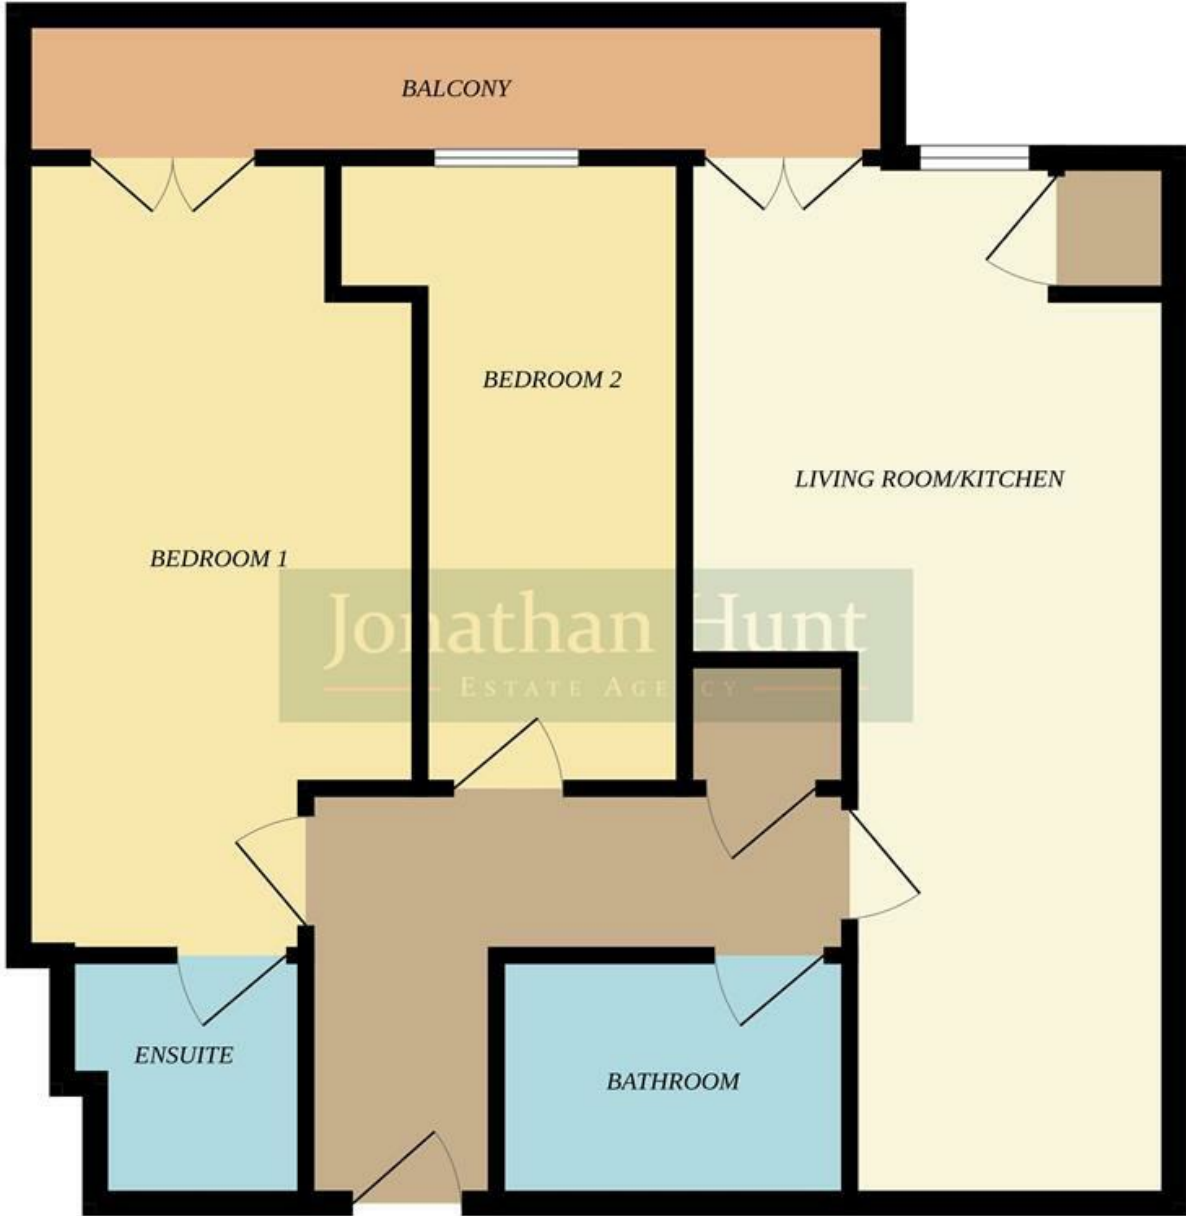

Whilst every attempt has been made to ensure the accuracy of the floorplan contained here, measurements of doors, windows, rooms and any other items are approximate and no responsibility is taken for any error, omission or mis-statement. This plan is for illustrative purposes only and should be used as such by any prospective purchaser. The services, systems and appliances shown have not been tested and no guarantee as to their operability or efficiency can be given.
Made with Metropix ©2024