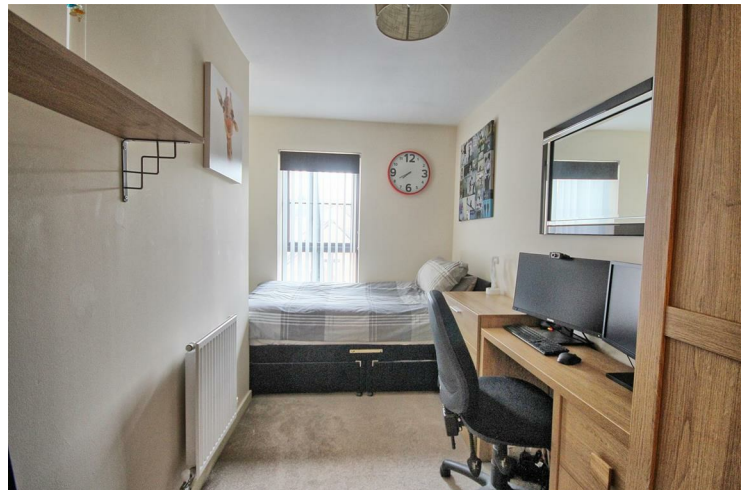

12 Railway View, Ware, SG12 9JR

£325,000

JONATHAN HUNT are pleased to offer this well presented TOP FLOOR two bedroom apartment located just a short walk from Ware's town centre and station. The property features TWO DOUBLE BEDROOMS, bathroom and En-suite, SOUTH FACING BALCONY and allocated parking. Please call to view

ENTRANCE HALLWAY

KITCHEN/DINING

ENSUITE

LIVING ROOM 24'1" x 12'8" max (7.36 x 3.87 max)

BEDROOM TWO 14'9" x 6'1" (4.5 x 1.87)

12 Railway View, Ware, SG12 9JR

BATHROOM

SOUTH FACING BALCONY