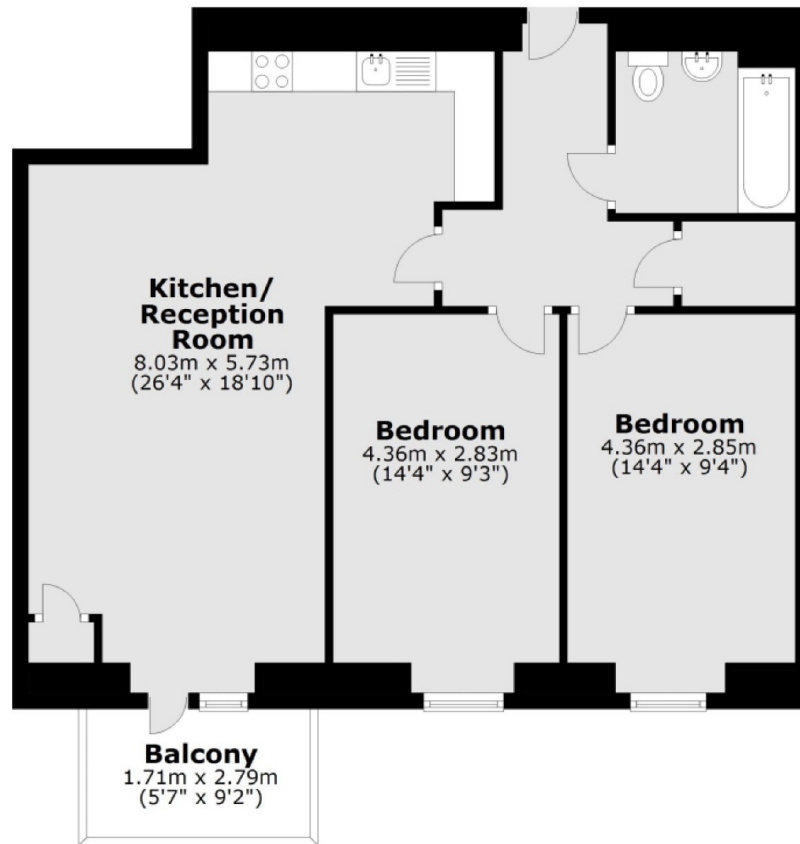

Baring Road, SE12

£1,800 Per calendar month

A top floor modernist style apartment spanning over 800 sqft with a bright open plan living space, two double bedrooms, a modern bathroom and private balcony.

Features

- Modern Apartment
- Top Floor
- Two Bedrooms
- Lift Access
- Balcony
- 0.4 Miles from Lee Station

Baring Road, London, SE12

Third Floor

Total area: approx. 76.6 sq. metres (825.0 sq. feet)