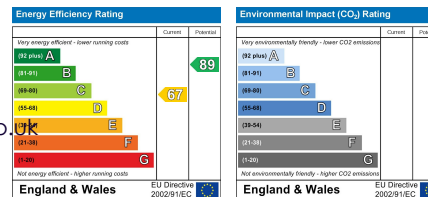

coopers
est 1986

01895 257 566

**1 Vine Street, Uxbridge,
Middlesex, UB8 1QE**

propertymanagement@coopersresidential.co.uk

CoopersResidential.co.uk