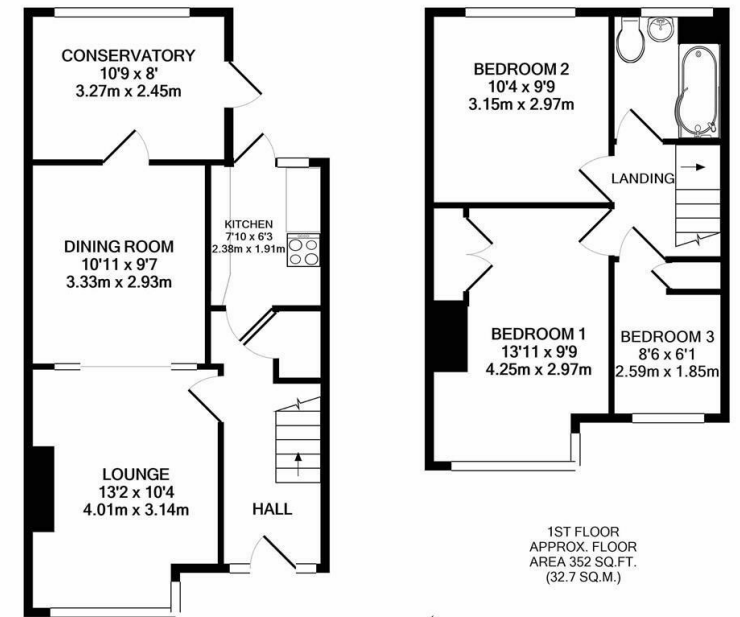

Presented to the market, this beautiful Three Bedroom Terraced House located in the sought after Oak Farm Estate. The property is within the catchment area of a number of great schools in the area, provides great transport links and is nearby to the A40 Motorway and Uxbridge Town Centre.

Features Include : Three Bedrooms, Spacious Lounge, Fully Fitted Kitchen with Appliances, Private Garden, Off Street Parking, Gas Central Heating, Double Glazing Windows.

Unfurnished.

Three Bedroom Terraced House

Spacious Lounge

Fully Fitted Kitchen with Appliances

Two Double Bedrooms

Off Street Parking

Catchment Area of Great Schools

Private Garden

Gas Central Heating

Great Transport Links

Double Glazing Windows

Available Date

7th June 2024

GROUND FLOOR
APPROX. FLOOR AREA 443 SQ.FT. (41.2 SQ.M.)

TOTAL APPROX. FLOOR AREA 795 SQ.FT. (73.9 SQ.M.)