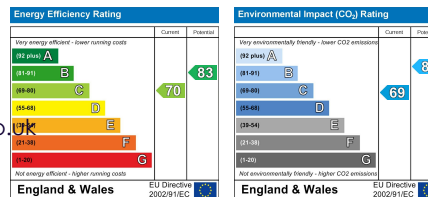

coopers
est 1986

01895 257 566

1 Vine Street, Uxbridge,
Middlesex, UB8 1QE

propertymanagement@coopersresidential.co.uk

CoopersResidential.co.uk