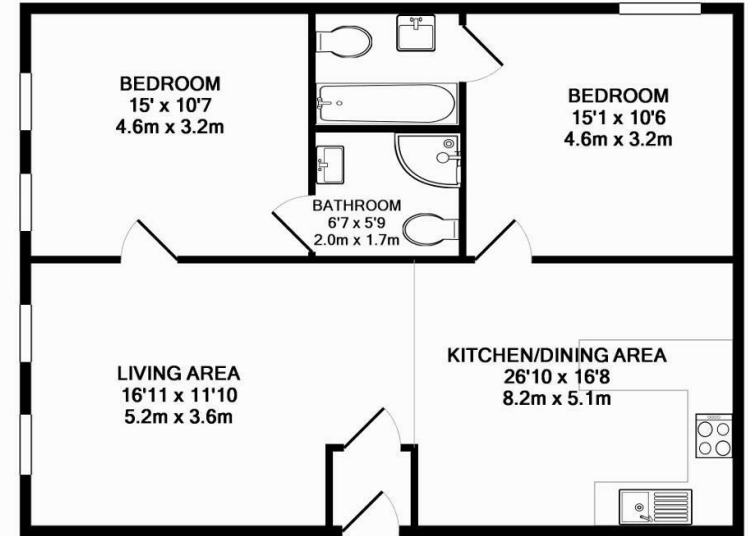

The property comprises of two double bedrooms each with its own bathroom, spacious lounge leading to the dining area and kitchen, modern kitchen with fitted appliances, gas central heating, allocated parking and beautiful communal grounds.

Additional £50 pcm for water.

Two Double Bedrooms

Two Bathrooms

Modern Kitchen

Gas Central Heating

Spacious Lounge

Allocated Parking

Beautiful Communal Gardens

Easy Access to Stockley Business Park

Easy Access to Heathrow Airport

Nearby to M4 Motorway

Available Date

20th June 2024

TOTAL APPROX. FLOOR AREA 708 SQ.FT. (65.7 SQ.M.)

Whilst every attempt has been made to ensure the accuracy of the floor plan contained here, measurements of doors, windows, rooms and any other items are approximate and no responsibility is taken for any error, omission, or mis-statement. This plan is for illustrative purposes only and should be used as such by any prospective purchaser. The services, systems and appliances shown have not been tested and no guarantee as to their operability or efficiency can be given